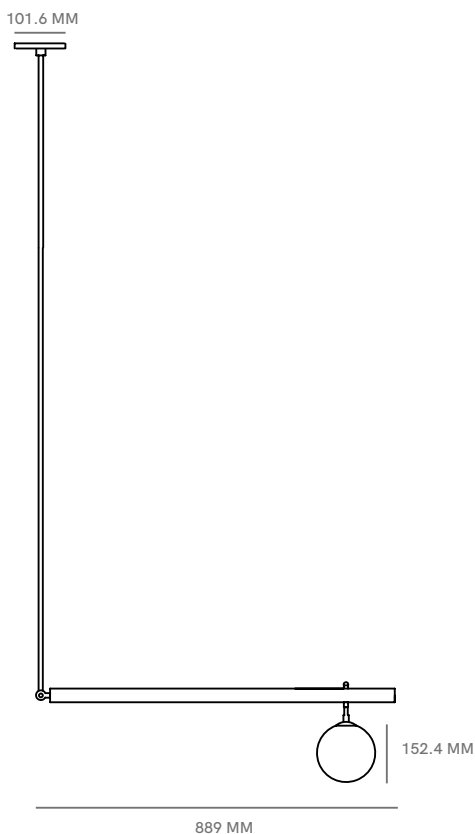

Satellite 1

PRODUCT NAME

Satellite 1

DIMENSIONS

D: 93.34cm, Height to order (Min: 63.5cm, Max: 101.6cm)

CONTROL

Dimmable upon request.

BRAND

Paul Matter

MATERIAL

Brass, Etched Glass

GENERAL LEAD TIME

8 to 10 weeks

DESIGNER

Paul Matter

FINISHES

Brushed Brass with Brushed Brass details
Burnt Brass with Brushed Brass details

CUSTOMISABLE

Yes

CATEGORY

Pendant Lamp ^{INDOOR}

LIGHT SOURCE & VOLTAGE

1 Type E27 | 3W-5W LED | 220V-240V | Warm White

PACKING DIMENSIONS

N/A

CERTIFICATIONS

CE Certified

Related Products