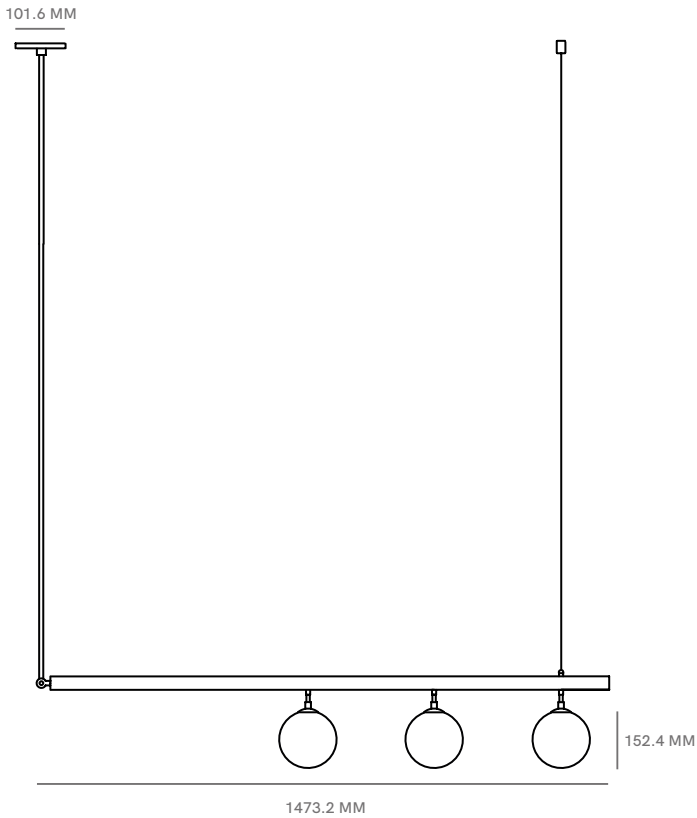

Satellite 3

PRODUCT NAME

Satellite 3

DIMENSIONS

D: 151.76cm, Height to order (Min: 114.3cm, Max: 165.1cm)

CONTROL

Dimmable upon request.

BRAND

Paul Matter

MATERIAL

Brass, Etched Glass

GENERAL LEAD TIME

8 to 10 weeks

DESIGNER

Paul Matter

FINISHES

Brushed Brass with Brushed Brass details
Burnt Brass with Brushed Brass details

CUSTOMISABLE

Yes

CATEGORY

Pendant Lamp ^{INDOOR}

LIGHT SOURCE & VOLTAGE

3 Type E27 | 3W-5W LED | 220V-240V | Warm White

PACKING DIMENSIONS

N/A

CERTIFICATIONS

CE Certified

Related Products