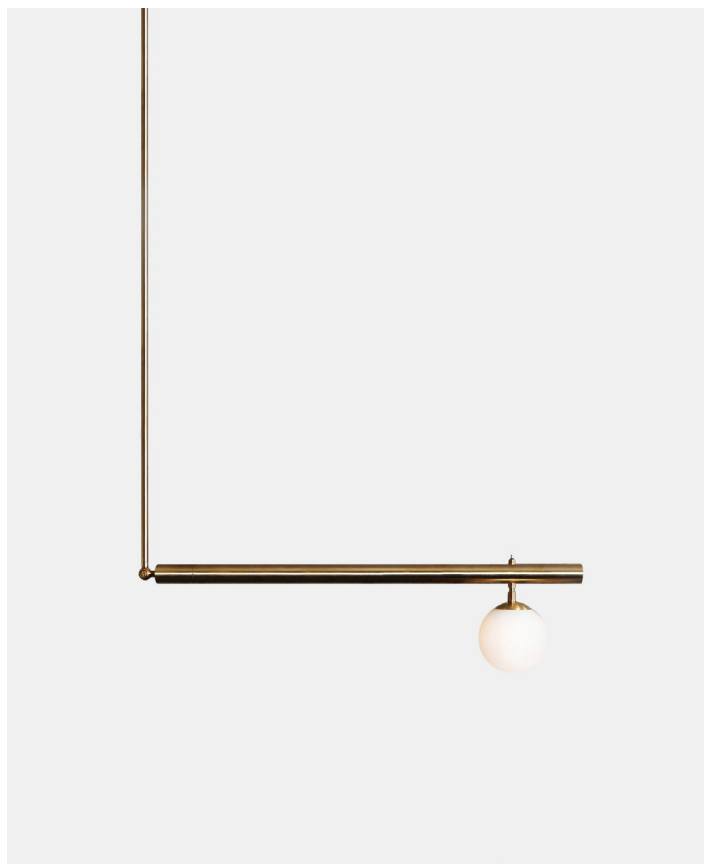

Satellite 1

PRODUCT NAME

Satellite 1

DIMENSIONS

D: 93.34cm, Height to order (Min: 63.5cm, Max: 101.6cm)

CONTROL

Dimmable upon request.

BRAND

Paul Matter

MATERIAL

Brass, Etched Glass

GENERAL LEAD TIME

8 to 10 weeks

DESIGNER

Paul Matter

FINISHES

Brushed Brass with Brushed Brass details
Burnt Brass with Brushed Brass details

CUSTOMISABLE

Yes

CATEGORY

Pendant Lamp ^{INDOOR}

LIGHT SOURCE & VOLTAGE

1 Type E27 | 3W-5W LED | 220V-240V | Warm White

PACKING DIMENSIONS

N/A

CERTIFICATIONS

CE Certified

Related Products