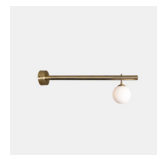

DIMENSIONS

D: 133.98cm, Height to order (Min: 101.6cm, Max: 152.4cm)

CONTROL

Dimmable upon request.

BRAND

Paul Matter

MATERIAL

Brass, Etched Glass

Related Products

Satellite Sconce

Satellite 3

PRODUCT NAME

Satellite 3

DIMENSIONS

D: 151.76cm, Height to order (Min: 114.3cm, Max: 165.1cm)

CONTROL

Dimmable upon request.

BRAND

Paul Matter

MATERIAL

Brass, Etched Glass

GENERAL LEAD TIME

8 to 10 weeks

DESIGNER