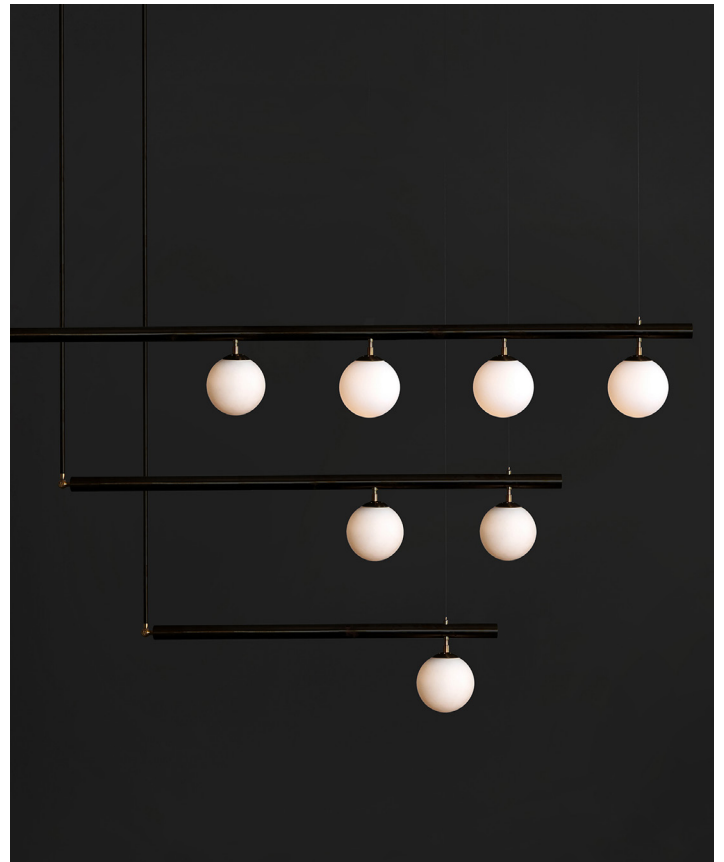

Satellite 3

PRODUCT NAME

Satellite 3

DIMENSIONS

D: 151.76cm, Height to order (Min: 114.3cm, Max: 165.1cm)

CONTROL

Dimmable upon request.

BRAND

Paul Matter

MATERIAL

Brass, Etched Glass

GENERAL LEAD TIME

8 to 10 weeks

DESIGNER

Paul Matter

FINISHES

Brushed Brass with Brushed Brass details
Burnt Brass with Brushed Brass details

CUSTOMISABLE

Yes

CATEGORY

Pendant Lamp ^{INDOOR}

LIGHT SOURCE & VOLTAGE

3 Type E27 | 3W-5W LED | 220V-240V | Warm White

PACKING DIMENSIONS

N/A

CERTIFICATIONS

CE Certified

Related Products