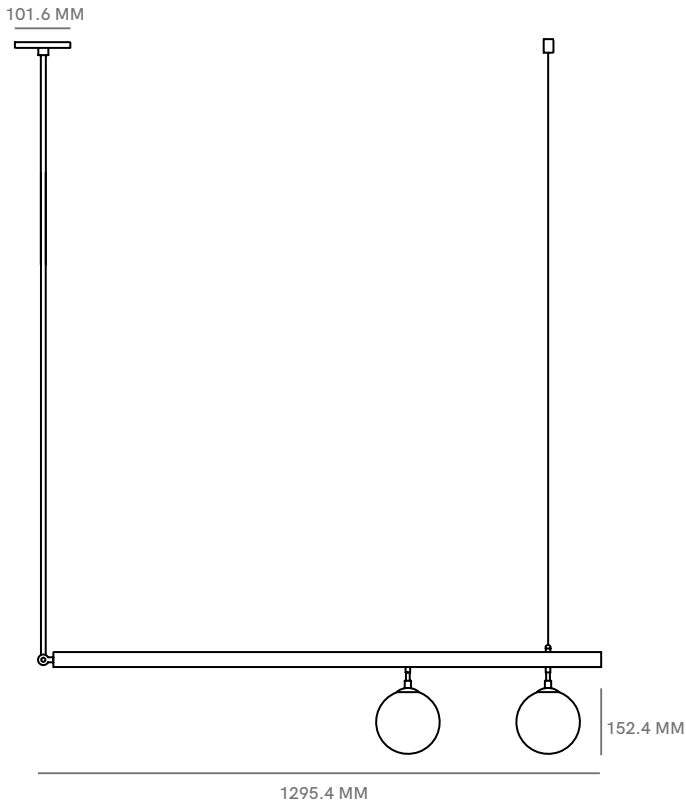

Satellite 1

PRODUCT NAME

Satellite 1

DIMENSIONS

D: 93.34cm, Height to order (Min: 63.5cm, Max: 101.6cm)

CONTROL

Dimmable upon request.

BRAND

DIMENSIONS

D: 133.98cm, Height to order (Min: 101.6cm, Max: 152.4cm)

CONTROL

Dimmable upon request.

BRAND

Paul Matter

MATERIAL

Brass, Etched Glass

Related Products

Satellite Sconce

Satellite 3

PRODUCT NAME

Satellite 3

DIMENSIONS

D: 151.76cm, Height to order (Min: 114.3cm, Max: 165.1cm)

CONTROL

PRODUCT NAME

Satellite 4

DIMENSIONS

D: 184.78cm, Height to order (Min: 152.4cm, Max: 203.2cm)

CONTROL

Dimmable upon request.

BRAND

Paul Matter