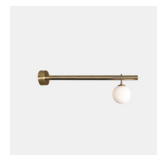

Related Products

Satellite Sconce