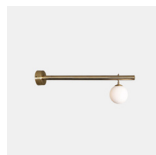

Related Products

Satellite Sconce