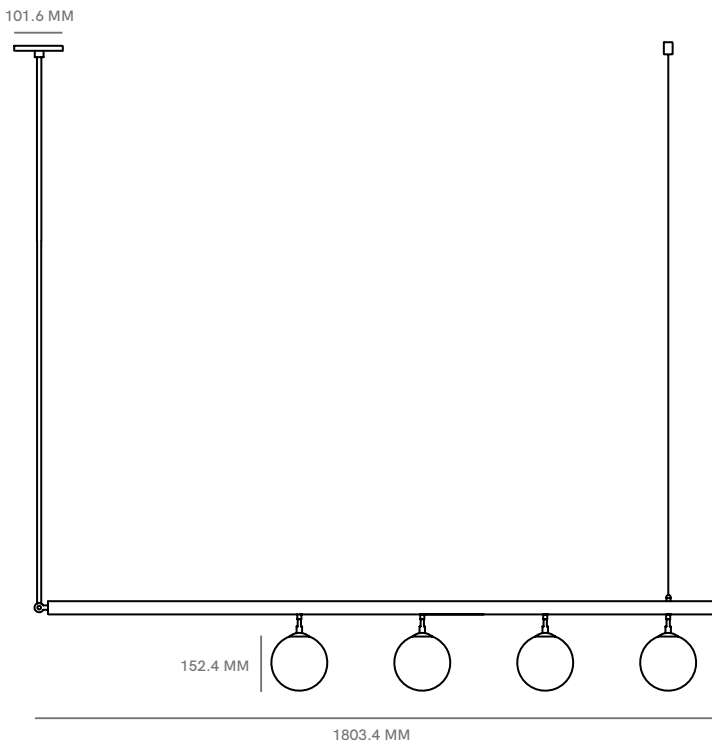

Satellite 4

PRODUCT NAME

Satellite 4

DIMENSIONS

D: 184.78cm, Height to order (Min: 152.4cm, Max: 203.2cm)

CONTROL

Dimmable upon request.

BRAND

Paul Matter

MATERIAL

Brass, Etched Glass

GENERAL LEAD TIME

8 to 10 weeks

DESIGNER

Paul Matter

FINISHES

Brushed Brass with Brushed Brass details
Burnt Brass with Brushed Brass details

CUSTOMISABLE

Yes

CATEGORY

Pendant Lamp ^{INDOOR}

LIGHT SOURCE & VOLTAGE

4 Type E27 | 3W-5W LED | 220V-240V | Warm White

PACKING DIMENSIONS

N/A

CERTIFICATIONS

CE Certified

Related Products