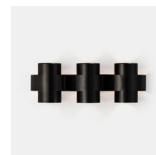

Plus One

PRODUCT NAME

Plus One

BRAND

Paul Matter

DESIGNER

Paul Matter

CATEGORY

Wall Lamp ^{INDOOR}

DIMENSIONS

Small - H: 17cm, L: 16.7cm, D: 10.4cm
Large - H: 25.4cm, L: 24cm, D: 15.5cm

MATERIAL

Brass

FINISHES

Aged Brass, Burnt Brass, Buff Brass, Silvered Brass, Buff Stainless Steel

OPTIONS

Wireless / Silk Fabric Twisted Wire

LIGHT SOURCE & VOLTAGE

1 Type G9 Base | 3W-5W LED | 220V-240V | Warm White

CONTROL

Dimmable upon request.

GENERAL LEAD TIME

4 to 6 weeks

CUSTOMISABLE

No

WEIGHT

1kg / 1.5kg

CERTIFICATIONS

CE Certified

Related Products

Plus Three