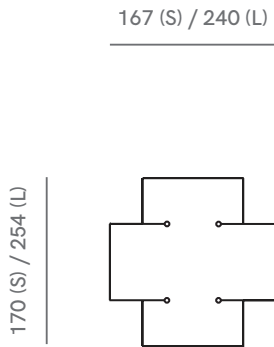

Plus One

PRODUCT NAME

Plus One

BRAND

Paul Matter

DESIGNER

Paul Matter

CATEGORY

Wall Lamp ^{INDOOR}

DIMENSIONS

Small - H: 17cm, L: 16.7cm, D: 10.4cm
Large - H: 25.4cm, L: 24cm, D: 15.5cm

MATERIAL

Brass

FINISHES

Aged Brass, Burnt Brass, Buff Brass, Silvered Brass, Buff Stainless Steel

OPTIONS

Wireless / Silk Fabric Twisted Wire

LIGHT SOURCE & VOLTAGE

1 Type G9 Base | 3W-5W LED | 220V-240V | Warm White

CONTROL

Dimmable upon request.

GENERAL LEAD TIME

4 to 6 weeks

CUSTOMISABLE

No

WEIGHT

1kg / 1.5kg

CERTIFICATIONS

CE Certified

Related Products