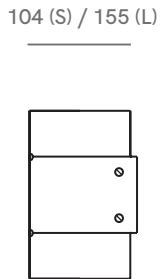

Plus One

PRODUCT NAME

Plus One

BRAND

Paul Matter

DESIGNER

Paul Matter

CATEGORY

Wall Lamp ^{INDOOR}

DIMENSIONS

Small - H: 17cm, L: 16.7cm, D: 10.4cm
Large - H: 25.4cm, L: 24cm, D: 15.5cm

MATERIAL

Brass

FINISHES

Aged Brass, Burnt Brass, Buff Brass, Silvered Brass, Buff Stainless Steel

OPTIONS

Wireless / Silk Fabric Twisted Wire

LIGHT SOURCE & VOLTAGE

1 Type G9 Base | 3W-5W LED | 220V-240V | Warm White

CONTROL

Dimmable upon request.

GENERAL LEAD TIME

4 to 6 weeks

CUSTOMISABLE

No

WEIGHT

1kg / 1.5kg

CERTIFICATIONS

CE Certified