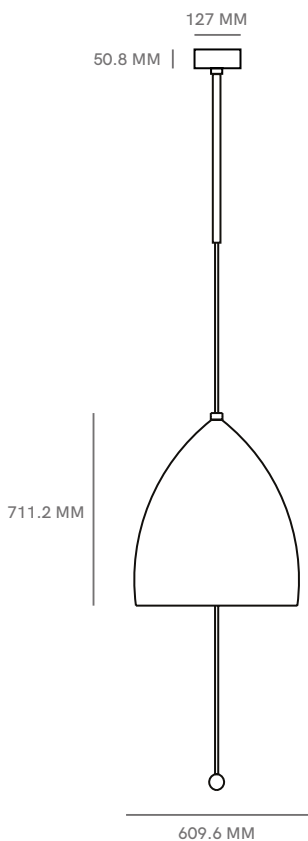

Overlay I

PRODUCT NAME

Overlay I

DIMENSIONS

W: 60.96cm, Height to order (Min: 182.8cm, Max: 248.9cm)

CONTROL

N/A

BRAND

Paul Matter

MATERIAL

Brass, Steel, Blown Glass

GENERAL LEAD TIME

8 to 10 weeks

DESIGNER

Paul Matter

FINISHES

Mirror Polished Steel with Burnt Brass and Aged Brass details

CUSTOMISABLE

Yes

CATEGORY

Pendant Lamp ^{INDOOR}

LIGHT SOURCE & VOLTAGE

LED | 220V-240V

PACKING DIMENSIONS

N/A

CERTIFICATIONS

CE Certified

Related Products