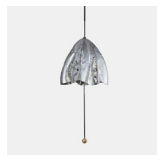

Related Products

Overlay I