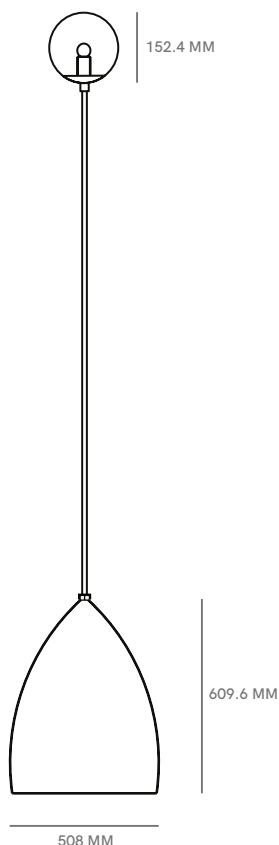

Overlay II

PRODUCT NAME

Overlay II

DIMENSIONS

W: 50.8cm, Height to order (Min: 182.8cm, Max: 228.6cm)

CONTROL

Dimmable upon request.

BRAND

Paul Matter

MATERIAL

Steel, Smoked Glass

GENERAL LEAD TIME

8 to 10 weeks

DESIGNER

Paul Matter

FINISHES

Mirror Finish Steel with Smoked Glass Globe
Burnt Finish Steel with Burnt Brass Stem and Smoked Glass Globe

CUSTOMISABLE

Yes

CATEGORY

Floor Lamp ^{INDOOR}

LIGHT SOURCE & VOLTAGE

1 Type E14 | 3W-5W LED | 220V-240V | Warm White

PACKING DIMENSIONS

N/A

CERTIFICATIONS

CE Certified

Related Products