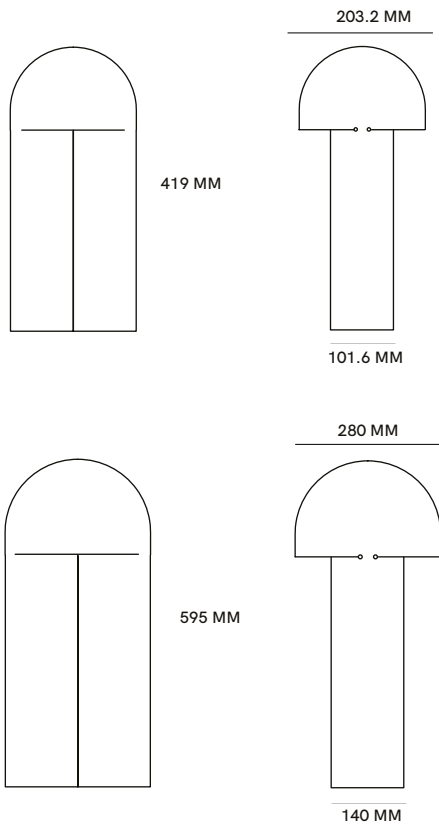

Monolith Table

PRODUCT NAME

Monolith Table

BRAND

Paul Matter

DESIGNER

Paul Matter

CATEGORY

Table Lamp INDOOR

DIMENSIONS

Small - H: 41.9cm, D: 20.32cm
Large - H: 59.5cm, D: 28cm

MATERIAL

Brass

FINISHES

Aged Brass / Burnt Brass / Silvered Brass

OPTIONS

Small / Large

LIGHT SOURCE & VOLTAGE

1 Type E27 Medium Base | 3W-5W LED | 220V-240V | Warm White

CONTROL

Dimmable upon request.

GENERAL LEAD TIME

8 to 10 weeks

CUSTOMISABLE

Yes

PACKING DIMENSIONS

N/A

CERTIFICATIONS

CE Certified

Related Products