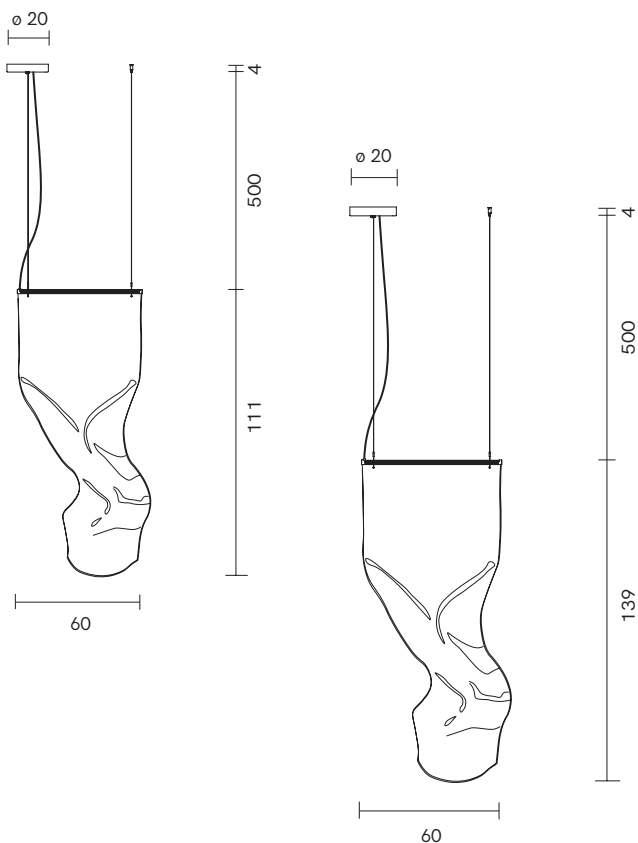

Gweilo ZHOU

PRODUCT NAME

Gweilo ZHOU

BRAND

Parachilna

DESIGNER

Partisans

CATEGORY

Pendant Lamp ^{INDOOR}

DIMENSIONS

Small - H: 111cm, L: 60cm

Large - H: 139cm, L: 60cm

MATERIAL

Acrylic, Anodised Extruded Aluminium

FINISHES

Transparent Acrylic

LIGHT SOURCE & VOLTAGE

Strip LED 5.3W | 3.000K | 500Lm | 1-10V

CONTROL

Dimmable Driver (Included)

GENERAL LEAD TIME

8 to 10 weeks

CUSTOMISABLE

No

PACKING WEIGHT

22.5kg

CERTIFICATIONS

CE, IP20

Related Products