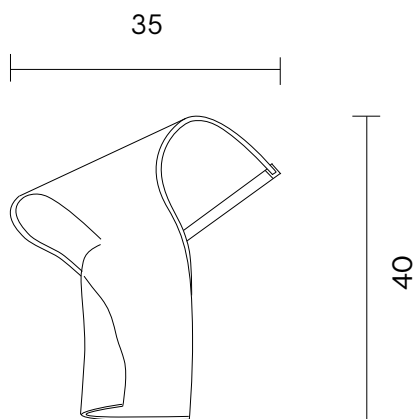

Gweilo SONG

PRODUCT NAME

Gweilo SONG

DIMENSIONS

H: 40cm, L: 35cm

CONTROL

Dimmer

BRAND

Parachilna

MATERIAL

Acrylic, Anodised Extruded Aluminium

GENERAL LEAD TIME

8 to 10 weeks

DESIGNER

Partisans

FINISHES

Transparent Acrylic

CUSTOMISABLE

No

CATEGORY

Table Lamp ^{INDOOR}

LIGHT SOURCE & VOLTAGE

LED strip 2.5W 3000K 175Lm / 230 V

PACKING DIMENSIONS

N/A

CERTIFICATIONS

CE, IP20

Related Products