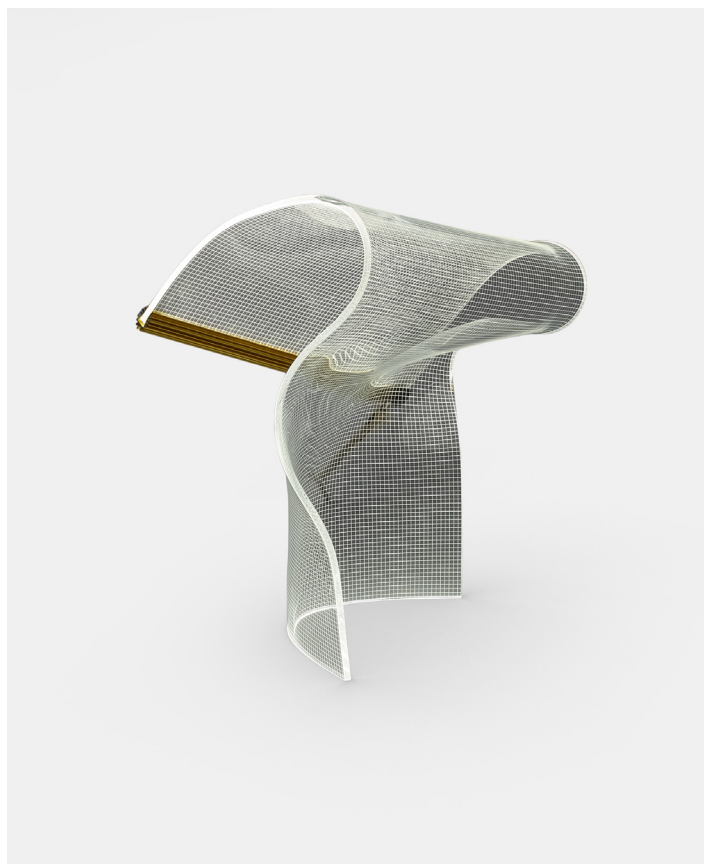

Gweilo SONG

PRODUCT NAME

Gweilo SONG

DIMENSIONS

H: 40cm, L: 35cm

CONTROL

Dimmer

BRAND

Parachilna

MATERIAL

Acrylic, Anodised Extruded Aluminium

GENERAL LEAD TIME

8 to 10 weeks

DESIGNER

Partisans

FINISHES

Transparent Acrylic

CUSTOMISABLE

No

CATEGORY

Table Lamp ^{INDOOR}

LIGHT SOURCE & VOLTAGE

LED strip 2.5W 3000K 175Lm / 230 V

PACKING DIMENSIONS

N/A

CERTIFICATIONS

CE, IP20

Related Products