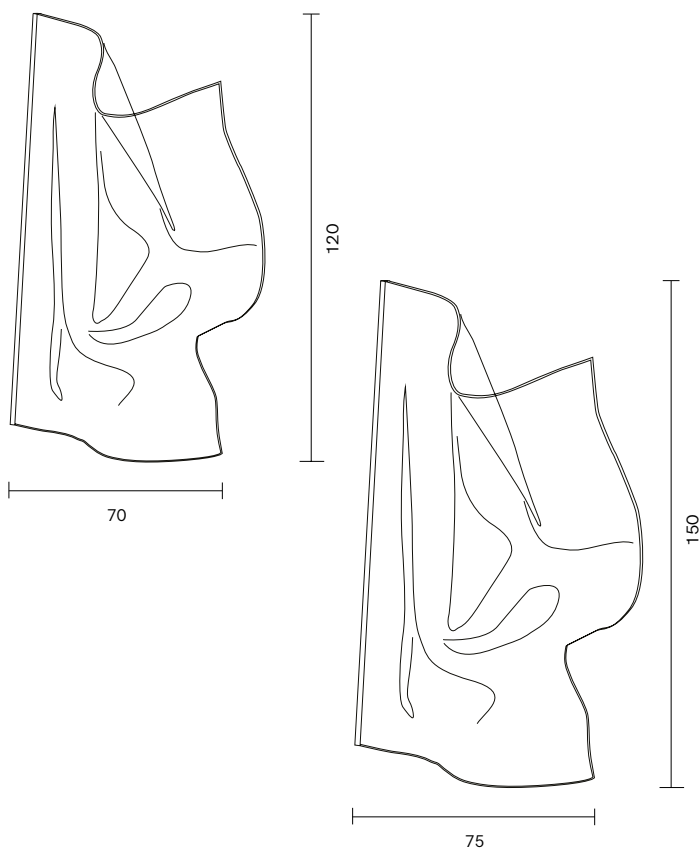

Gweilo QIN

PRODUCT NAME

Gweilo QIN

BRAND

Parachilna

DESIGNER

Partisans

CATEGORY

Floor Lamp INDOOR

DIMENSIONS

PE - H: 120cm, L: 70cm

GR - H: 150cm, L: 75cm

MATERIAL

Acrylic, Anodised Extruded Aluminium

FINISHES

Transparent Acrylic

OPTIONS

Small (PE) / Large (GR)

LIGHT SOURCE & VOLTAGE

PE - LED strip 11W 3000K 805Lm / 230 V

GR - LED strip 14W 3000K 1015Lm / 230 V

CONTROL

Dimmer

GENERAL LEAD TIME

8 to 10 weeks

CUSTOMISABLE

No

PACKING DIMENSIONS

N/A

CERTIFICATIONS

CE, IP20

Related Products