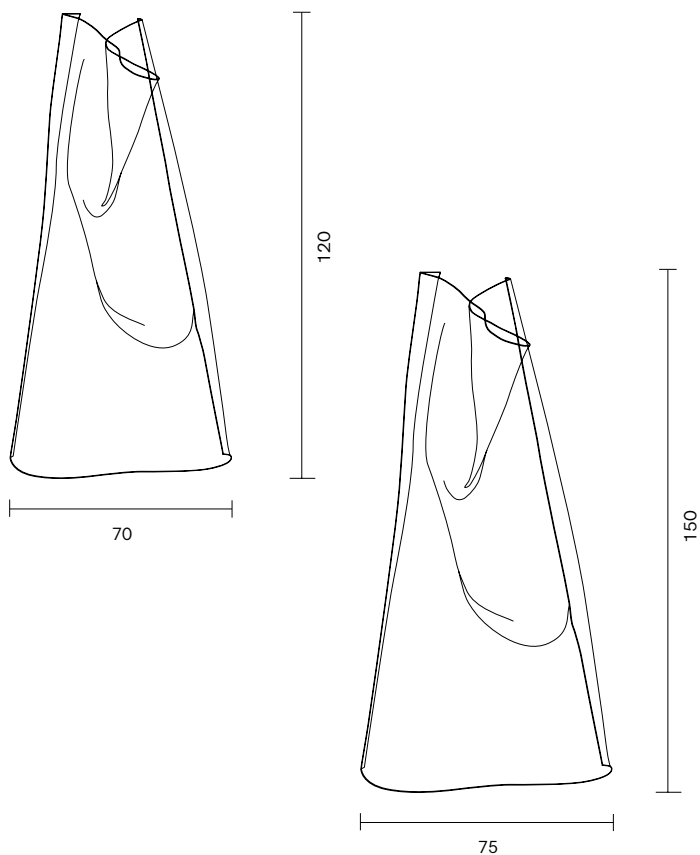

Gweilo HAN

PRODUCT NAME

Gweilo HAN

BRAND

Parachilna

DESIGNER

Partisans

CATEGORY

Floor Lamp INDOOR

DIMENSIONS

PE - H: 120cm, L: 70cm

GR - H: 150cm, L: 75cm

MATERIAL

Acrylic, Anodised Extruded Aluminium

FINISHES

Transparent Acrylic

OPTIONS

Small (PE) / Large (GR)

LIGHT SOURCE & VOLTAGE

PE - LED strip 11W 3000K 805Lm / 230 V

GR - LED strip 14W 3000K 1015Lm / 230 V

CONTROL

Dimmer

GENERAL LEAD TIME

8 to 10 weeks

CUSTOMISABLE

No

PACKING DIMENSIONS

N/A

CERTIFICATIONS

CE, IP20

Related Products

NEED MORE HELP?

If you require a quotation or more information about this product or brand, please get in touch with our team:

GENERAL ENQUIRIES
info@monologuelondon.com

CONTRACT ENQUIRIES
contracts@monologuelondon.com

ONLINE STORE
www.monologuelondon.com

©
@monologuelondon