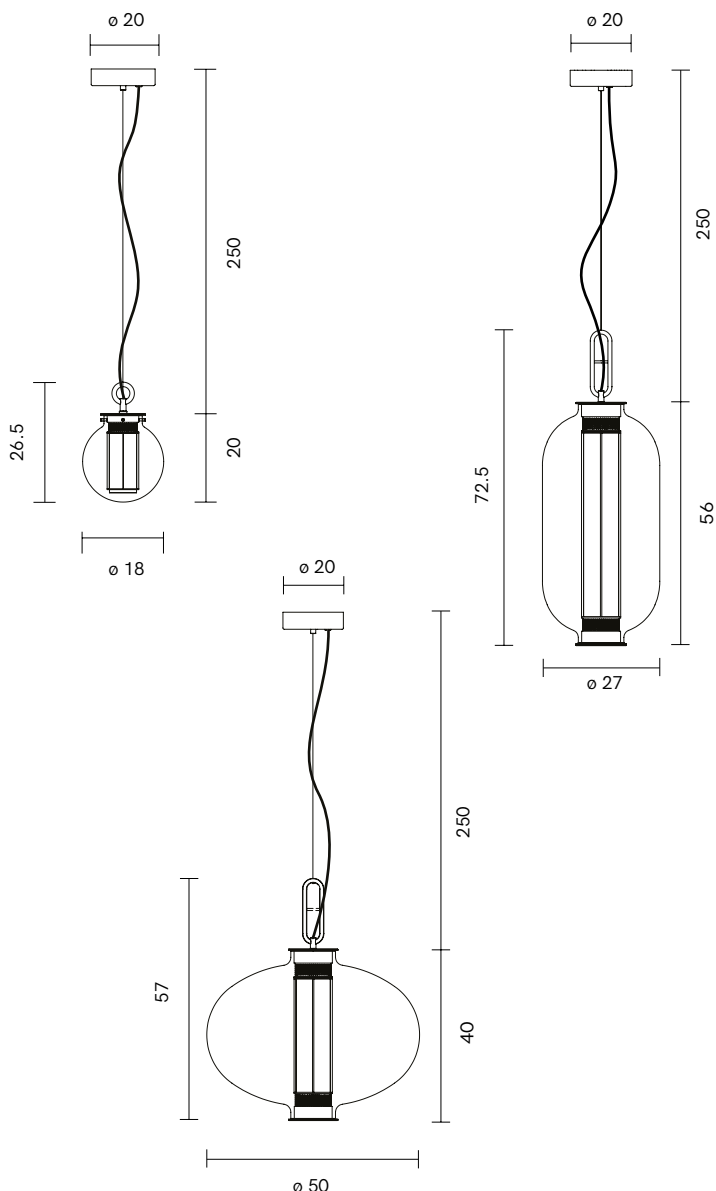

Bai T

PRODUCT NAME

Bai T

BRAND

Parachilna

DESIGNER

Neri&Hu

CATEGORY

Pendant Lamp ^{INDOOR}

DIMENSIONS

Bai T DI DI - H: 20cm, Ø: 18cm / Bai T BA BA - H: 56cm, Ø: 27cm
Bai T MA MA - H: 40cm, Ø: 50cm / Cord Length: 250cm

MATERIAL

Steel, Blown Glass

FINISHES

Amber / Grey / Transparent

OPTIONS

DI DI / BA BA / MA MA

LIGHT SOURCE & VOLTAGE

Bai A DI DI - Strip LED 7.7W 2700K 570Lm / 230V
Bai A BA BA - Strip LED 15.4W 2700K 1150Lm + Module LED ø70 16.6W 2700K 1350Lm
Bai A MA Ma - Strip LED 9.6W 2700K 720Lm + Module LED ø70 16.6W 2700K 1350Lm

CONTROL

Dimmable Driver (Included)

GENERAL LEAD TIME

8 to 10 weeks

CUSTOMISABLE

No

PACKING DIMENSIONS

N/A

CERTIFICATIONS

CE, IP20

Related Products