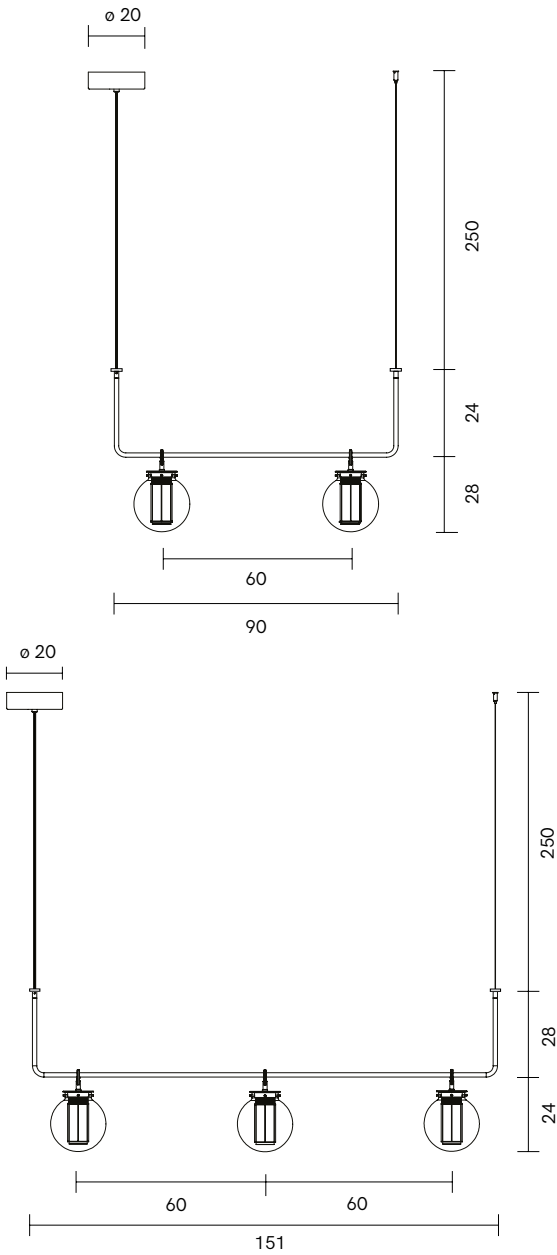

Bai T Chandelier

PRODUCT NAME

Bai T Chandelier

BRAND

Parachilna

DESIGNER

Neri&Hu

CATEGORY

Chandelier INDOOR

DIMENSIONS

Bai T II - H: 52cm, L: 151cm

Bai T III - H: 52cm, L: 90cm

MATERIAL

Steel, Blown Glass

FINISHES

Amber / Grey / Transparent

OPTIONS

Bai T II / Bai T III

LIGHT SOURCE & VOLTAGE

Bai T II - 2 x Strip LED 7.7W 2700K 570Lm

Bai T III - 3 x Strip LED 7.7W 2700K 570Lm

CONTROL

Dimmable Driver (Included)

GENERAL LEAD TIME

8 to 10 weeks

CUSTOMISABLE

No

PACKING DIMENSIONS

N/A

CERTIFICATIONS

CE, IP20

Related Products