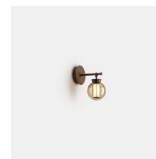

Bai T Chandelier

PRODUCT NAME

Bai T Chandelier

BRAND

Parachilna

DESIGNER

Neri&Hu

CATEGORY

Chandelier INDOOR

DIMENSIONS

Bai T II - H: 52cm, L: 151cm

Bai T III - H: 52cm, L: 90cm

MATERIAL

Steel, Blown Glass

FINISHES

Amber / Grey / Transparent

OPTIONS

Bai T II / Bai T III

LIGHT SOURCE & VOLTAGE

Bai T II - 2 x Strip LED 7.7W 2700K 570Lm

Bai T III - 3 x Strip LED 7.7W 2700K 570Lm

CONTROL

Dimmable Driver (Included)

GENERAL LEAD TIME

8 to 10 weeks

CUSTOMISABLE

No

PACKING DIMENSIONS

N/A

CERTIFICATIONS

CE, IP20

Related Products

Bai A