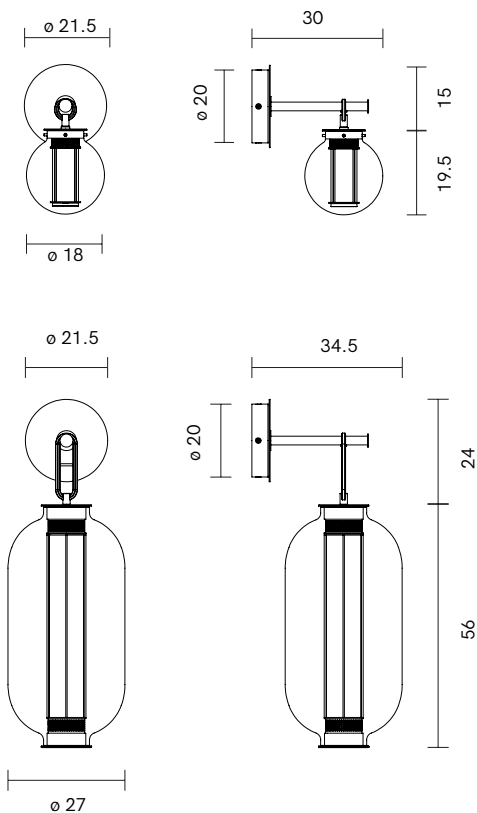

Wall Lamp INDOOR

DIMENSIONS

Bai A DI DI - H: 34.5cm, L: 21.5cm, D: 30cm

Bai A BA BA - H: 80cm, L: 27cm, D: 34.5cm

MATERIAL

Steel, Blown Glass

FINISHES

Amber / Grey / Transparent

OPTIONS

DI DI / BA BA

LIGHT SOURCE & VOLTAGE

Bai A DI DI - Strip LED 7.7W 2700K 570Lm / 230V

Bai A BA BA - Strip LED 15.4W 2700K 1150Lm + Module LED ø70 16.6W 2700K 1350Lm / 230V

CONTROL

Dimmable Driver (Included)

GENERAL LEAD TIME

8 to 10 weeks

CUSTOMISABLE

No

PACKING DIMENSIONS

N/A

CERTIFICATIONS

CE, IP20