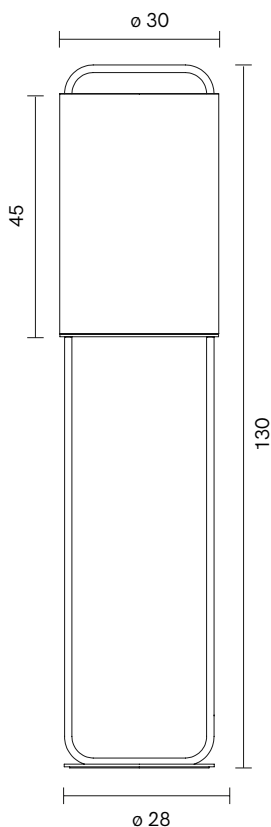

Alistair P

PRODUCT NAME

Alistair P

DIMENSIONS

H: 130cm, Ø: 30cm

CONTROL

Dimmer

BRAND

Parachilna

MATERIAL

Steel, Blown Opal Matt Glass Diffuser

GENERAL LEAD TIME

8 to 10 weeks

DESIGNER

Jordi Veciana

FINISHES

Golden Matt / Graphite Matt

CUSTOMISABLE

No

CATEGORY

Floor Lamp ^{INDOOR}

LIGHT SOURCE & VOLTAGE

E27 Halo. Eco. Max. 150 W / E27 LED 15W 2700K - 230 V

PACKING DIMENSIONS

N/A

CERTIFICATIONS

CE, IP20

Related Products