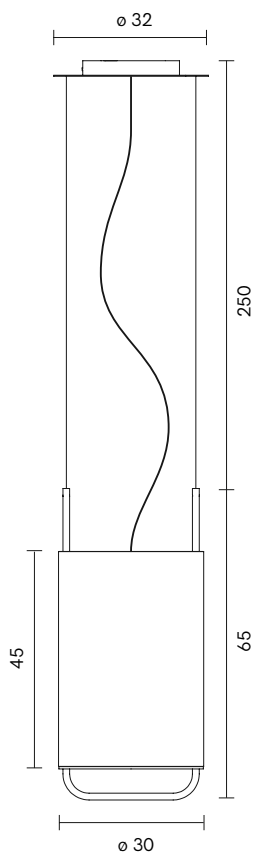

Alistair T

PRODUCT NAME

Alistair T

DIMENSIONS

H: 65cm, Ø: 32cm, Cable Length: 250cm

SUPPLY

Terminal Strip

BRAND

Parachilna

MATERIAL

Steel, Blown Opal Matt Glass Diffuser, White Matt Lacquered Canopy

GENERAL LEAD TIME

8 to 10 weeks

DESIGNER

Jordi Veciana

FINISHES

Golden Matt / Graphite Matt

CUSTOMISABLE

No

CATEGORY

Pendant Lamp ^{INDOOR}

LIGHT SOURCE & VOLTAGE

E27 Halo. Eco. Max. 150 W / E27 LED 15W 2700K / E27 Fluo. 23W - 230 V

PACKING DIMENSIONS

N/A

CERTIFICATIONS

CE, IP20

Related Products