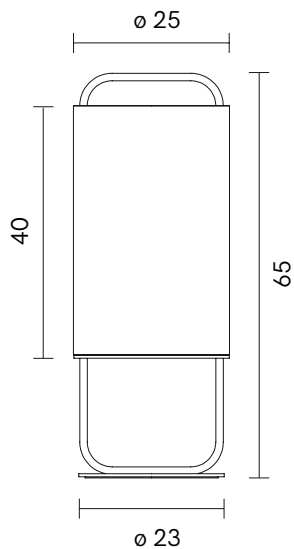

Alistair M

PRODUCT NAME

Alistair M

DIMENSIONS

H: 65cm, Ø: 25cm

CONTROL

Dimmer

BRAND

Parachilna

MATERIAL

Steel, Blown Opal Matt Glass Diffuser

GENERAL LEAD TIME

8 to 10 weeks

DESIGNER

Jordi Veciana

FINISHES

Golden Matt / Graphite Matt

CUSTOMISABLE

No

CATEGORY

Table Lamp ^{INDOOR}

LIGHT SOURCE & VOLTAGE

E27 Halo. Eco. Max. 150 W / E27 LED 15W 2700K - 230 V

PACKING DIMENSIONS

N/A

CERTIFICATIONS

CE, IP20

Related Products