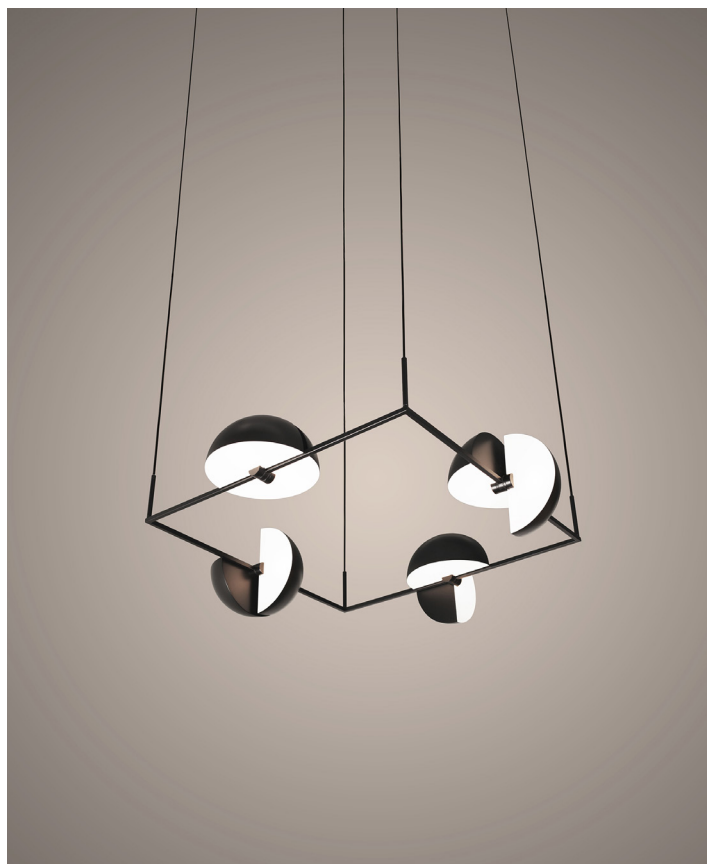

Trapeze Quartette

PRODUCT NAME

Trapeze Quartette

DIMENSIONS

H: 14.7cm, L: 113.5cm, D: 113.5cm, Cord Length: 300cm

CONTROL

N/A

BRAND

Oblure

MATERIAL

Steel, Acrylic Diffuser

GENERAL LEAD TIME

8 to 10 weeks

DESIGNER

Jette Scheib

FINISHES

Matt Black Painted

CUSTOMISABLE

No

CATEGORY

Chandelier INDOOR

LIGHT SOURCE & VOLTAGE

8 x E14 (Not Included), Max 8x20W / 220-240V

PACKING DIMENSIONS

132.5 x 132.5 x 28cm

CERTIFICATIONS

CE, IP20

Related Products