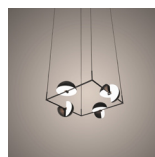

Trapeze Quartette Pendant