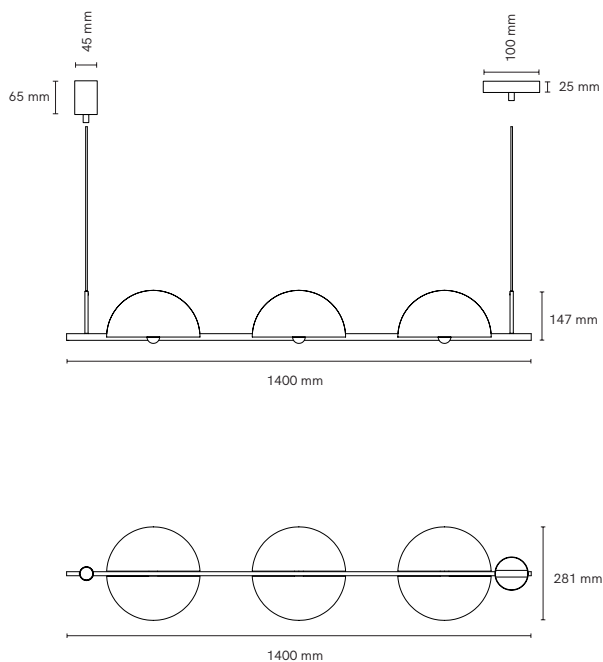

Trapeze Triplette

DIMENSIONS

H: 14.7cm, L: 140cm, D: 28.1cm, Cord Length: 300cm

CONTROL

N/A

BRAND

Oblure

MATERIAL

No

CATEGORY

Pendant INDOOR

LIGHT SOURCE & VOLTAGE

6 x E14 (Not Included), Max 6x20W / 220-240V

PACKING DIMENSIONS

150 x 37 x 38cm

CERTIFICATIONS

CE, IP20

Related Products

Trapeze Pendant

Trapeze Quartette Pendant

Trapeze Quartette

PRODUCT NAME

Trapeze Quartette

DIMENSIONS

H: 14.7cm, L: 113.5cm, D: 113.5cm, Cord Length: 300cm

CONTROL

N/A

BRAND

Oblure

MATERIAL

Steel, Acrylic Diffuser

GENERAL LEAD TIME