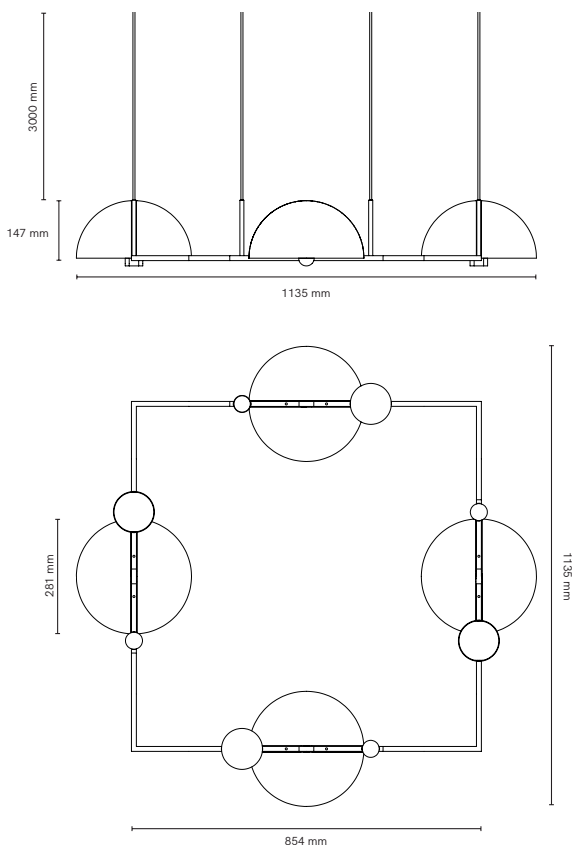

Trapeze

PRODUCT NAME

Trapeze

DIMENSIONS

H: 14.7cm, L: 37.4cm, D: 28.1cm, Cord Length: 300cm

CONTROL

N/A

BRAND

Trapeze Triplette

DIMENSIONS

H: 14.7cm, L: 140cm, D: 28.1cm, Cord Length: 300cm

CONTROL

N/A

BRAND

Oblure

MATERIAL

H: 14.7cm, L: 113.5cm, D: 113.5cm, Cord Length: 300cm

CONTROL

N/A

BRAND

Oblure

MATERIAL

Steel, Acrylic Diffuser

GENERAL LEAD TIME

Chandelier INDOOR

LIGHT SOURCE & VOLTAGE

8 x E14 (Not Included), Max 8x20W / 220-240V

PACKING DIMENSIONS

132.5 x 132.5 x 28cm

CERTIFICATIONS

CE, IP20

Related Products