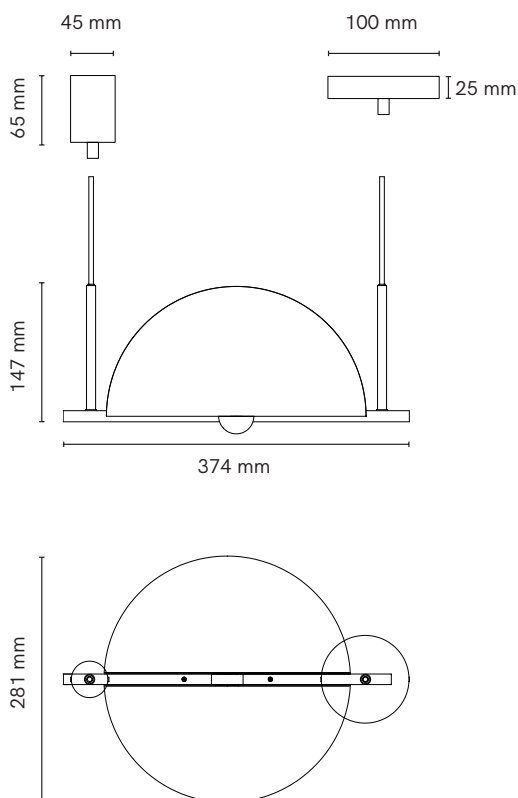

Trapeze

PRODUCT NAME

Trapeze

DIMENSIONS

H: 14.7cm, L: 37.4cm, D: 28.1cm, Cord Length: 300cm

CONTROL

N/A

BRAND

37 x 33 x 47.5cm

CERTIFICATIONS

CE, IP20

Related Products

Trapeze Triplette Pendant

Trapeze Quartette Pendant

Trapeze Triplette

PRODUCT NAME

Trapeze Triplette

DIMENSIONS

H: 14.7cm, L: 140cm, D: 28.1cm, Cord Length: 300cm

CONTROL

N/A

BRAND

Oblure

MATERIAL

H: 14.7cm, L: 113.5cm, D: 113.5cm, Cord Length: 300cm

CONTROL

N/A

BRAND

Oblure

MATERIAL

Steel, Acrylic Diffuser

GENERAL LEAD TIME