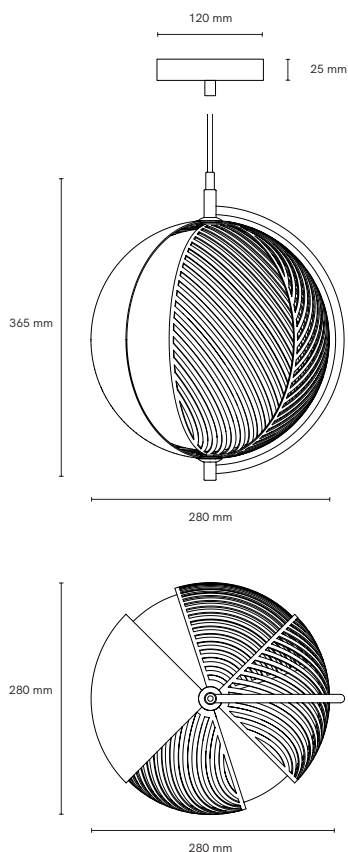

Mondo

PRODUCT NAME

Mondo

DIMENSIONS

H: 36.5cm, L: 28cm, D: 28cm, Cord Length: 300cm

CONTROL

N/A

BRAND

Oblure

MATERIAL

Steel, Opal Glass

GENERAL LEAD TIME

8 to 10 weeks

DESIGNER

Antonia Facco

FINISHES

Matt Black Painted

CUSTOMISABLE

No

CATEGORY

Pendant ^{INDOOR}

LIGHT SOURCE & VOLTAGE

E27 (Not Included) Max 40W / 220-240V

PACKING DIMENSIONS

40 x 37 x 48.5cm

CERTIFICATIONS

CE, IP20

Related Products

Mondo Floor Lamp

Mondo Triplette Pendant