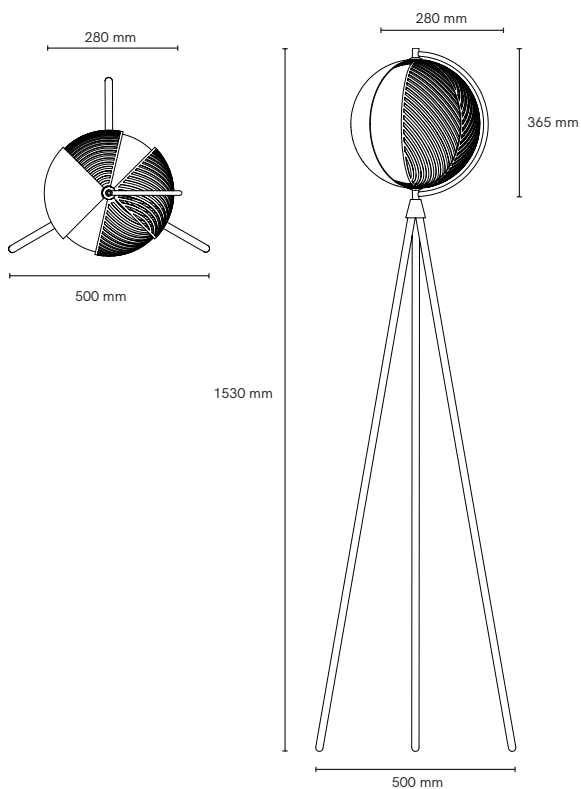

# Mondo

PRODUCT NAME

**Mondo**

DIMENSIONS

**H: 153cm, L: 50cm, D: 50cm**

CONTROL

**On/Off Switch**

BRAND

**130 x 39.5 x 39cm**

CERTIFICATIONS

**CE, IP20**