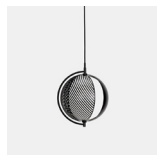

Related Products

Mondo Pendant