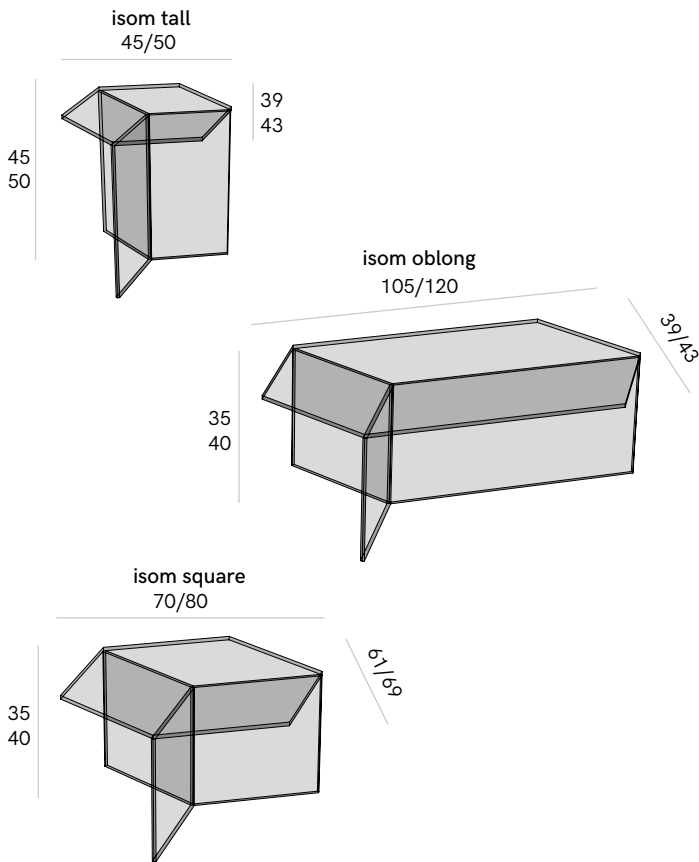

Isom

PRODUCT NAME

Isom

BRAND

Neo/Craft

DESIGNER

Sebastian Scherer

CATEGORY

Side & Coffee Table ^{INDOOR}

DIMENSIONS

Tall - H: 45/50cm, L: 45/50cm, D: 39/43cm
Oblong - H: 35/40cm, L: 105/120cm, D: 61/69cm
Square - H: 35/40cm, L: 70/80cm, D: 61/69cm

MATERIAL

Solid Coloured Glass

FINISHES

GENERAL LEAD TIME

6 to 8 weeks

CUSTOMISABLE

Yes

PACKING DIMENSIONS

N/A

Related Products