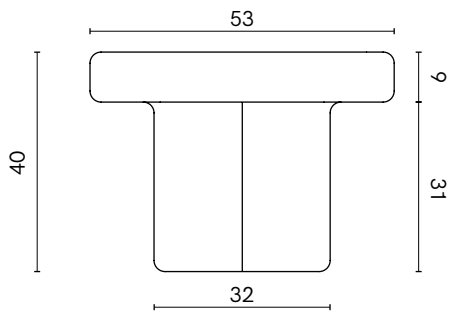

Soda Round

PRODUCT NAME

Soda

DIMENSIONS

Low - H: 30cm, Ø 55cm

Tall - H: 45cm, Ø 38cm

GENERAL LEAD TIME

6 to 8 weeks

Coffee & Side Table INDOOR

Soda Square

PRODUCT NAME

Soda

DIMENSIONS

H: 40cm, L: 53cm, D: 53cm

GENERAL LEAD TIME

6 to 8 weeks

FINISHES

PACKING DIMENSIONS

N/A

CATEGORY

Coffee & Side Table INDOOR

Soda Oval

PRODUCT NAME

Soda

DIMENSIONS

H: 30cm, L: 70cm, D: 45cm

GENERAL LEAD TIME

6 to 8 weeks

BRAND

Miniforms

MATERIAL

Blown Glass