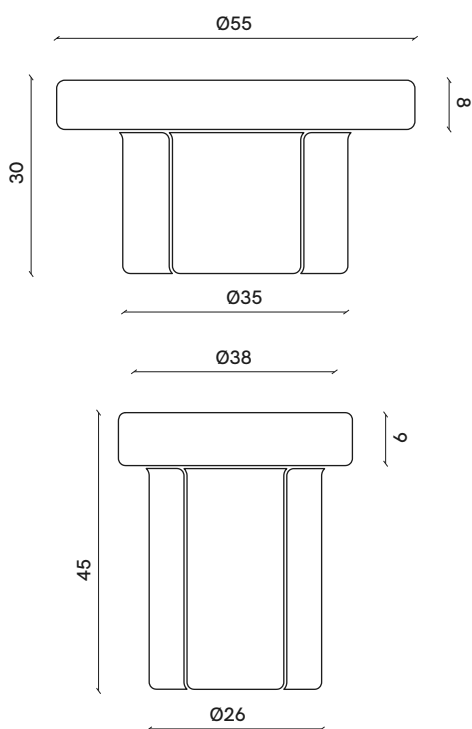

Soda Round

PRODUCT NAME

Soda

DIMENSIONS

Low - H: 30cm, Ø 55cm

Tall - H: 45cm, Ø 38cm

GENERAL LEAD TIME

6 to 8 weeks

Coffee & Side Table INDOOR

Soda Square

PRODUCT NAME

Soda

DIMENSIONS

H: 40cm, L: 53cm, D: 53cm

GENERAL LEAD TIME

6 to 8 weeks

DIMENSIONS

H: 30cm, L: 70cm, D: 45cm

GENERAL LEAD TIME

6 to 8 weeks

BRAND

Miniforms

MATERIAL

Blown Glass