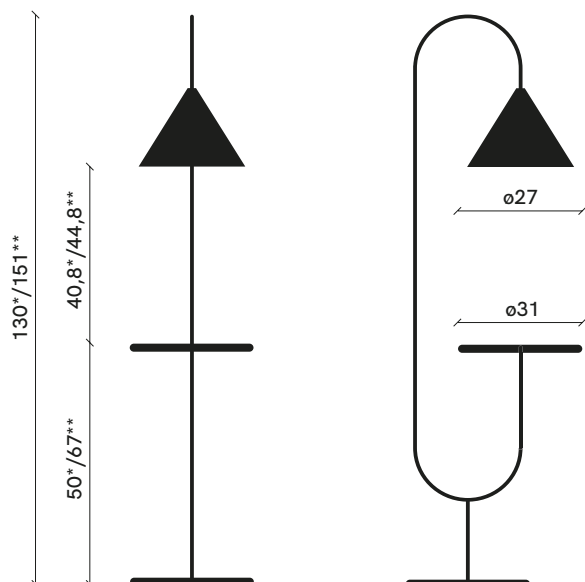

Ozz

PRODUCT NAME

Ozz

DIMENSIONS

H: 130/151cm, L: 42.9cm, D: 31cm

CONTROL

On/Off Switch

BRAND

Miniforms

MATERIAL

Metal, Wood

GENERAL LEAD TIME

6 to 8 weeks

DESIGNER

Paolo Cappello & Simone Sabatti

FINISHES

Black Structure, Ash Shelf

CUSTOMISABLE

No

CATEGORY

Floor Lamp ^{INDOOR}

OPTIONS

Low / Tall

PACKING DIMENSIONS

N/A

LIGHT SOURCE & VOLTAGE

E27, Max 60W

CERTIFICATIONS

CE Certified

Related Products