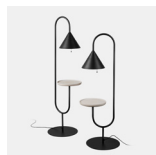

Related Products

Ozz