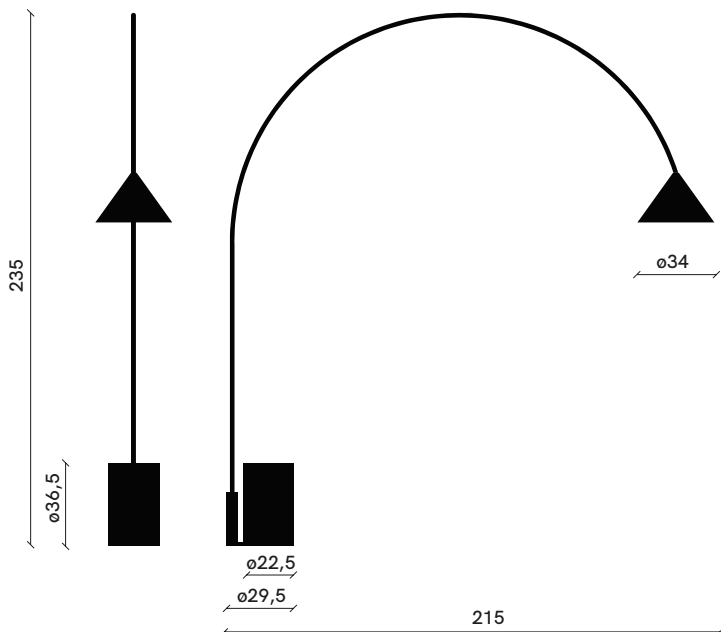

Ozz Floor

PRODUCT NAME

Ozz Floor

DIMENSIONS

H: 235cm, L: 215cm, D: 34cm

CONTROL

On/Off Switch

BRAND

Miniforms

MATERIAL

Metal, Concrete

GENERAL LEAD TIME

6 to 8 weeks

DESIGNER

Paolo Cappello

FINISHES

Black Structure, Stone Base

CUSTOMISABLE

No

CATEGORY

Floor Lamp ^{INDOOR}

LIGHT SOURCE & VOLTAGE

E27, Max 10W

PACKING DIMENSIONS

N/A

CERTIFICATIONS

CE Certified

Related Products