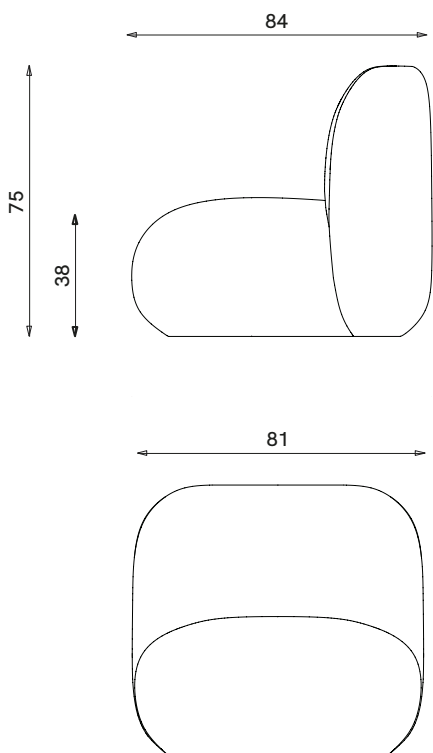

Boterina

PRODUCT NAME

Boterina

DIMENSIONS

H: 75cm, L: 81cm, D: 84cm

GENERAL LEAD TIME

6 to 8 weeks

BRAND

Miniforms

MATERIAL

Upholstery, Four Different Types of Foam

CUSTOMISABLE

Yes

DESIGNER

E-ggs

PACKING DIMENSIONS

N/A

CATEGORY

Lounge Chair INDOOR

CERTIFICATIONS

1 IM Class CRIB 5

ADDITIONAL INFO **Fabric Options & Categories**

- Group A: Loop, Tramè
- Group B: Vescom Norfolk, Vescom Wilson
- Group C: Kvadrat Field 2, Kvadrat Relate, Torrilana Gubbio, Vescom Harding, Vescom Rolla
- Group D: Brionne, Erimiti Cloud, Maharam Merit, Rohi Cleo, Rohi Mica, Rohi Mica, Rohi Sera
- Group E: Kvadrat Steelcut Trio 3

Removable cover.

Fabric usage H 1.40 x 5.5m

COM options must be approved by Miniforms to ensure suitability for upholstery.

MONOLOGUE

NEED MORE HELP?

If you require a quotation or more information about this product or brand, please get in touch with our team:

GENERAL ENQUIRIES
info@monologuelondon.com

CONTRACT ENQUIRIES
contracts@monologuelondon.com

ONLINE STORE
www.monologuelondon.com
©
[@monologuelondon](https://www.instagram.com/monologuelondon)