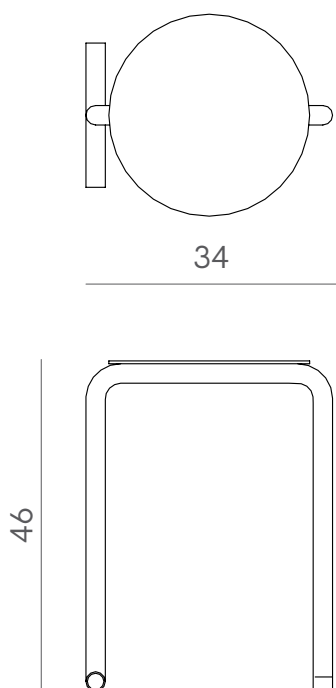

Factory

PRODUCT NAME

Factory

DIMENSIONS

H: 46cm, L: 34cm, W: 32cm

GENERAL LEAD TIME

8 to 10 weeks

BRAND

Mingardo

MATERIAL

Iron, Satin Brass

CUSTOMISABLE

No

DESIGNER

Omri Revesz & Damian Tatangelo

FINISHES

Satin Natural Brass Details

PACKING DIMENSIONS

38 x 49 x H 38cm

CATEGORY

Stool ^{INDOOR}

OPTIONS

RAL 9005 Black Varnished Iron Structure   Acid-Etched Iron Structure

CERTIFICATIONS

N/A

Related Products