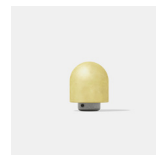

Puffball Table Lamp