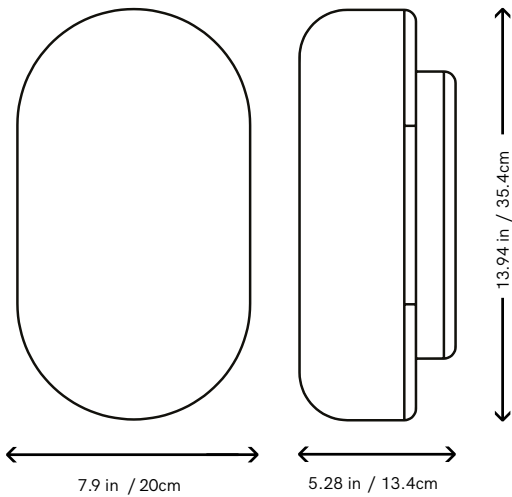

Puffball Sconce

PRODUCT NAME
Puffball Sconce

DIMENSIONS
H: 35.4cm, L: 13.4cm, W: 20cm

CONTROL
Dimmer / Triac, ELV, 0-10V

BRAND
Matter Made

MATERIAL
Aluminum, Fiberglass

GENERAL LEAD TIME
10 to 12 weeks

DESIGNER
Faye Toogood

FINISHES
Raw Fiberglass Shade, Tumbled Aluminum Base, Ivory Base

CUSTOMISABLE
No

CATEGORY
Sconce ^{INDOOR}

LIGHT SOURCE & VOLTAGE
**LED / 80 CRI
2700k / 3000k
1400lm / 12W
120V / 220V input**

PACKING DIMENSIONS
45.7 x 45.7 x 45.7cm

CERTIFICATIONS
N/A

Related Products