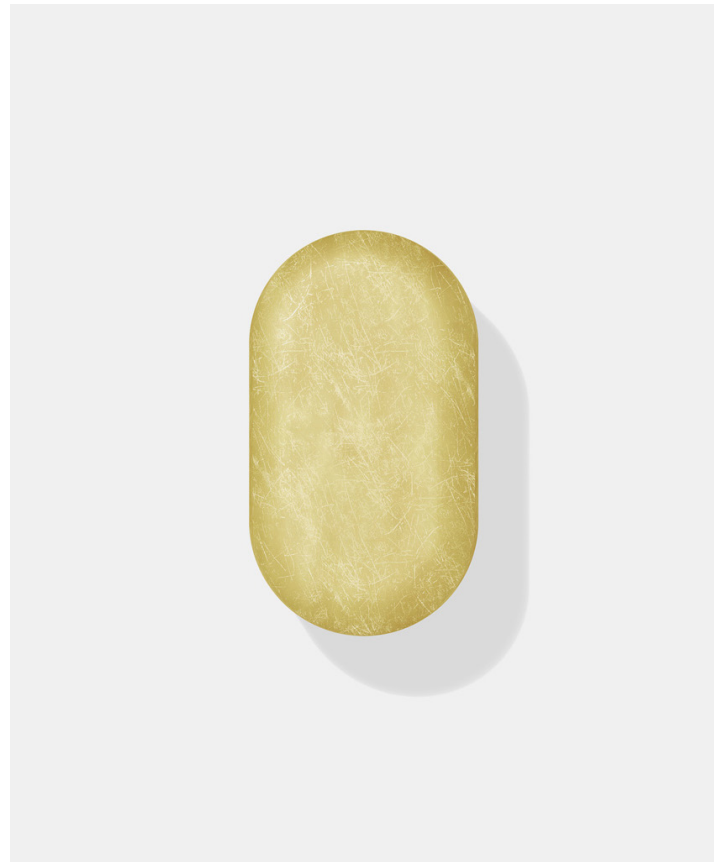

Puffball Sconce

PRODUCT NAME
Puffball Sconce

DIMENSIONS
H: 35.4cm, L: 13.4cm, W: 20cm

CONTROL
Dimmer / Triac, ELV, 0-10V

BRAND
Matter Made

MATERIAL
Aluminum, Fiberglass

GENERAL LEAD TIME
10 to 12 weeks

DESIGNER
Faye Toogood

FINISHES
Raw Fiberglass Shade, Tumbled Aluminum Base, Ivory Base

CUSTOMISABLE
No

CATEGORY
Sconce ^{INDOOR}

LIGHT SOURCE & VOLTAGE
**LED / 80 CRI
2700k / 3000k
1400lm / 12W
120V / 220V input**

PACKING DIMENSIONS
45.7 x 45.7 x 45.7cm

CERTIFICATIONS
N/A

Related Products