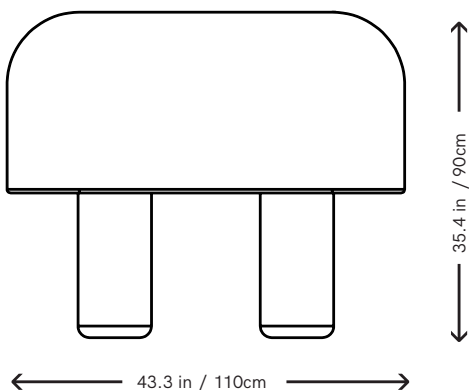

Puffball Room Divider

PRODUCT NAME

Puffball Room Divider

DIMENSIONS

H: 90cm, L: 110cm, W: 40cm

CONTROL

Inline Dimmer Switch

BRAND

Raw Fiberglass Shade, Tumbled Aluminum Base, Ivory Base

CUSTOMISABLE

No

CATEGORY

Floor Lamp ^{INDOOR}

LIGHT SOURCE & VOLTAGE

(2) GU10 LED Bulb 2700k
1000lm
14W
120V / 220V input

PACKING DIMENSIONS

101.6 x 121.9 x 50.8cm

CERTIFICATIONS

N/A

Related Products

Puffball Sconce

Puffball Table Lamp

Puffball Pendant