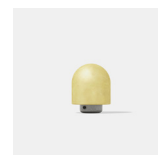

Puffball Table Lamp