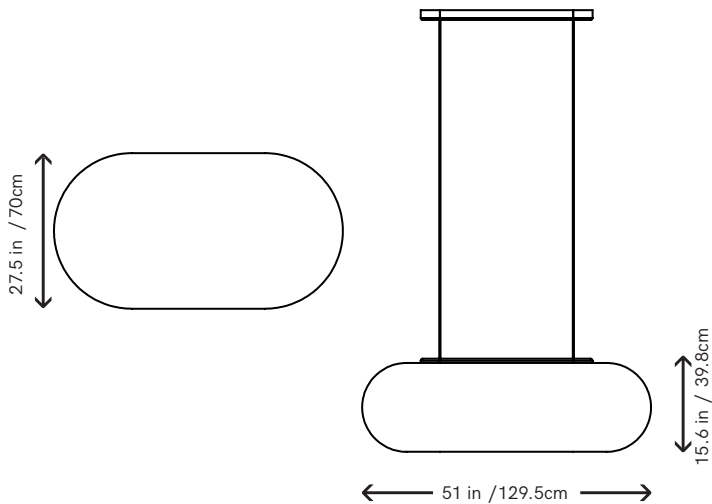

# Puffball Pendant

PRODUCT NAME  
**Puffball Pendant**

DIMENSIONS  
**H: 39.8cm, L: 129.5cm, W: 70cm**

CONTROL  
**Dimmer 0-10V**

BRAND  
**Matter Made**

MATERIAL  
**Aluminum, Fiberglass**

GENERAL LEAD TIME  
**10 to 12 weeks**

DESIGNER  
**Faye Toogood**

FINISHES  
**Raw Fiberglass Shade, Tumbled Aluminum Canopy, Ivory Canopy**

CUSTOMISABLE  
**No**

CATEGORY  
**Pendant Lamp <sup>INDOOR</sup>**

LIGHT SOURCE & VOLTAGE  
**LED / 38 CRI  
2700k  
2700-5375lm / 43W  
120V / 220V input**

PACKING DIMENSIONS  
**63.5 x 142.2 x 81.3cm**

CERTIFICATIONS  
**N/A**

## Additional Info

Drop Length: 120" / 304.8cm cable provided and can be adjusted to be shorter when installing.