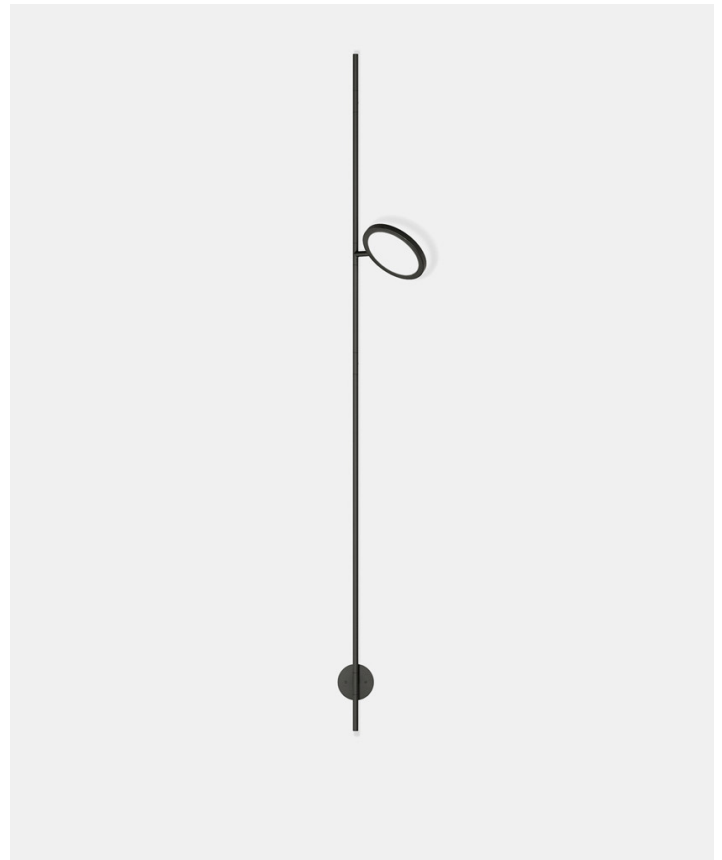

Discus Wall Climber

PRODUCT NAME

Discus Wall Climber

DIMENSIONS

H: 214.6cm, L: 36cm, W: 24.1cm

CONTROL

Inline Dimmer Switch (Optional)

BRAND

Matter Made

MATERIAL

Brass, Aluminium, Glass

GENERAL LEAD TIME

10 to 12 weeks

DESIGNER

Jamie Gray

FINISHES

15.2 x 222.3 x 45.7cm

CERTIFICATIONS

Hardwired Version: UL, CE

Related Products

Discus Floor Lamp

Discus Pendant

Discus Vine

Discus Horizontal Chandelier