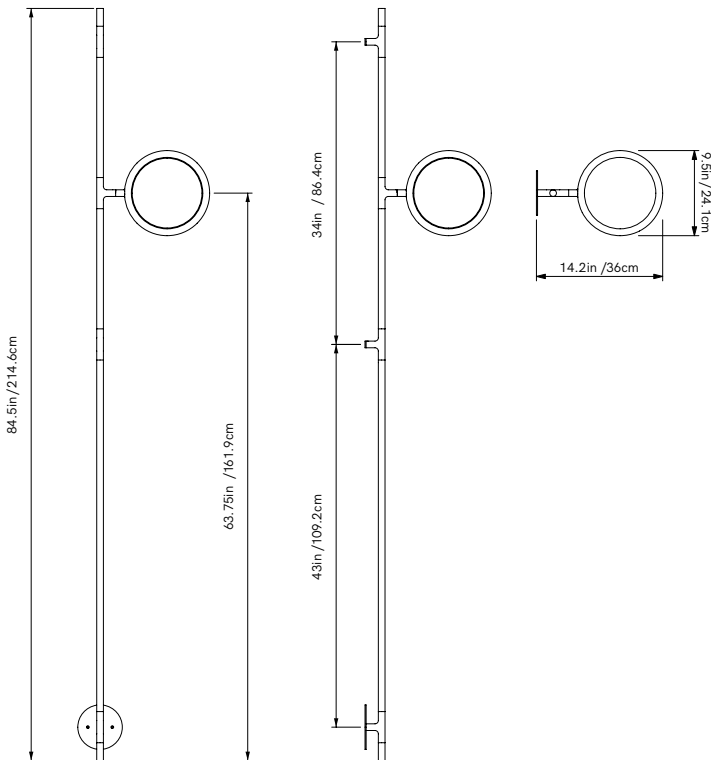

Discus Wall Climber

PRODUCT NAME

Discus Wall Climber

DIMENSIONS

H: 214.6cm, L: 36cm, W: 24.1cm

CONTROL

Inline Dimmer Switch (Optional)

BRAND

Satin Brass / Satin Blackened Brass

CUSTOMISABLE

No

CATEGORY

Scence INDOOR

LIGHT SOURCE & VOLTAGE

3528 LEDs
2700k or 3000k
420.4lm
14.7W
120V / 220V Input

PACKING DIMENSIONS

15.2 x 222.3 x 45.7cm

CERTIFICATIONS

Hardwired Version: UL, CE

Related Products

Discus Floor Lamp

Discus Pendant

Discus Vine

Discus Horizontal Chandelier