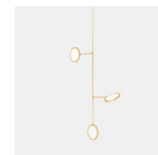

Discus Wall Climber

PRODUCT NAME

Discus Wall Climber

DIMENSIONS

H: 214.6cm, L: 36cm, W: 24.1cm

CONTROL

Inline Dimmer Switch (Optional)

BRAND

15.2 x 222.3 x 45.7cm

CERTIFICATIONS

Hardwired Version: UL, CE

Related Products

Discus Floor Lamp

Discus Pendant

Discus Vine

Discus Horizontal Chandelier