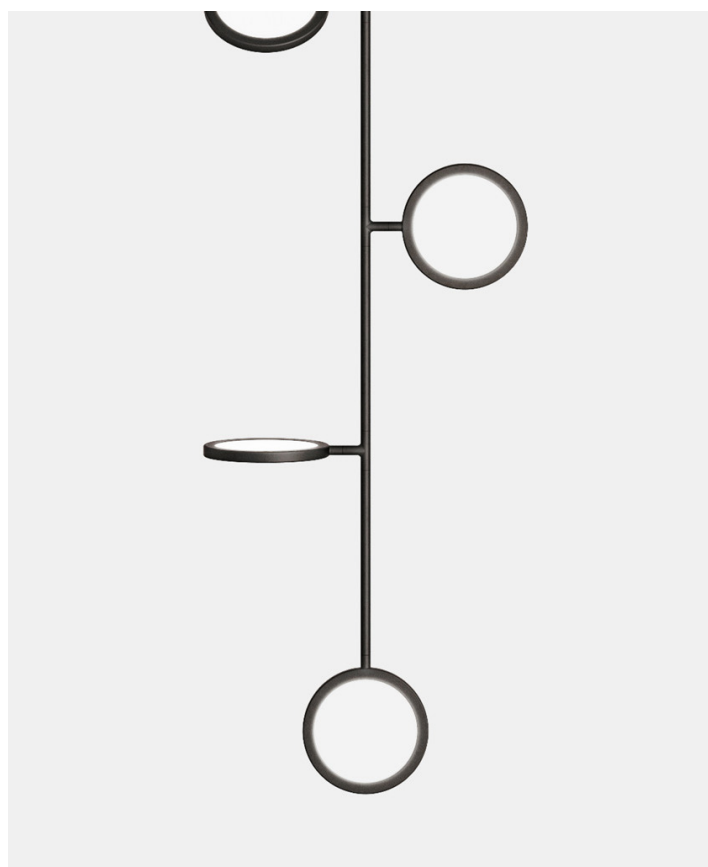

Discus Vine

PRODUCT NAME

Discus Vine

BRAND

Matter Made

DESIGNER

Jamie Gray

CATEGORY

Pendant Lamp ^{INDOOR}

DIMENSIONS

3 - H: 140.2cm, L: 25.4cm, W: 112.7cm
 6 - H: 182.4cm, L: 25.4cm, W: 85cm
 7 - H: 285.8cm, L: 25.4cm, W: 62.5cm
 8 - H: 288.8cm, L: 86.4cm, W: 130cm

MATERIAL

Brass, Aluminium, Glass

CUSTOMISABLE

No

PACKING DIMENSIONS

3 - 157 x 127 x 23cm
 6 - 193 x 96 x 15.2cm
 7 - 304.8 x 71 x 15.2cm
 8 - 304.8 x 139.7 x 15.2cm

CERTIFICATIONS

N/A

Related Products

Discus Floor Lamp

Discus Table Lamp

Discus Pendant

Discus Climber

Discus Vine

DISCUS VINE 3

DISCUS VINE 6

DISCUS VINE 7

DISCUS VINE 8