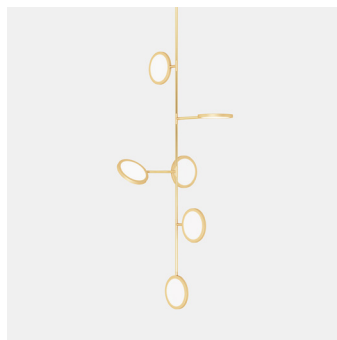

Pendant Lamp ^{INDOOR}

DIMENSIONS

3 - H: 140.2cm, L: 25.4cm, W: 112.7cm
 6 - H: 182.4cm, L: 25.4cm, W: 85cm
 7 - H: 285.8cm, L: 25.4cm, W: 62.5cm
 8 - H: 288.8cm, L: 86.4cm, W: 130cm

MATERIAL

Brass, Aluminium, Glass

FINISHES

Satin Brass / Satin Blackened Brass

OPTIONS

Discus Vine 3 / 6 / 7 / 8

LIGHT SOURCE & VOLTAGE

3528 LEDs / 2700k or 3000k / Dimming 0-10V

GENERAL LEAD TIME

8 to 10 weeks

CUSTOMISABLE

No

PACKING DIMENSIONS

3 - 157 x 127 x 23cm
 6 - 193 x 96 x 15.2cm
 7 - 304.8 x 71 x 15.2cm
 8 - 304.8 x 139.7 x 15.2cm

CERTIFICATIONS

N/A

Related Products

Discus Floor Lamp

Discus Table Lamp

Discus Pendant

Discus Climber

Discus Vine

DISCUS VINE 3

DISCUS VINE 6

DISCUS VINE 7

DISCUS VINE 8