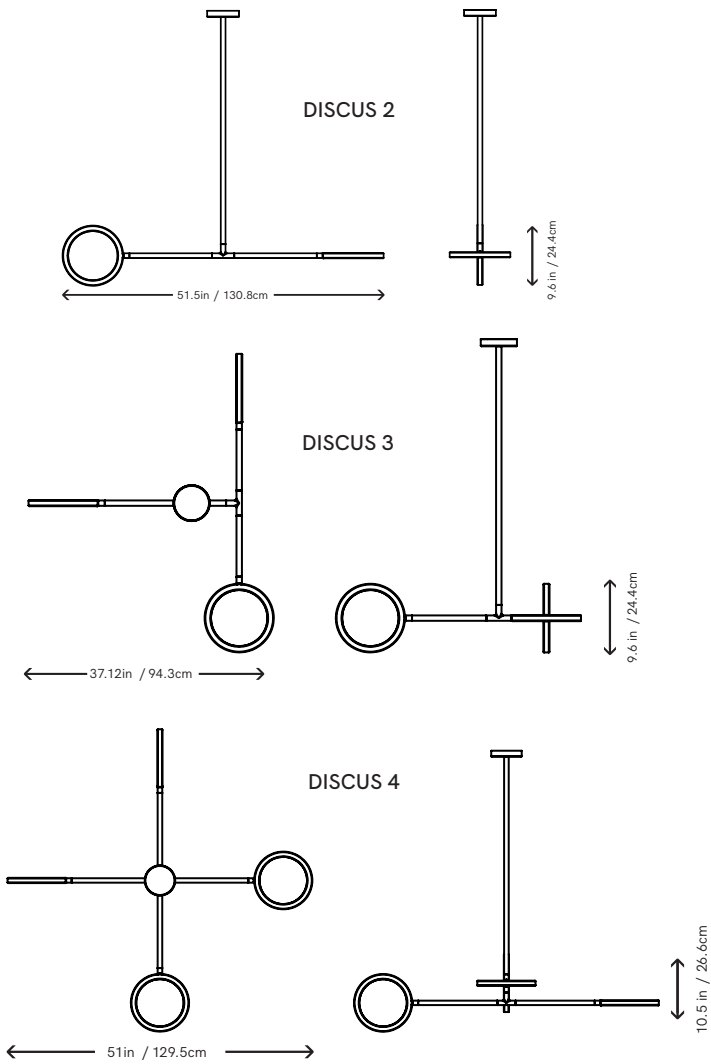

Pendant Lamp ^{INDOOR}

DIMENSIONS

2 - H: 24.4cm, L: 130.8cm, W: 24.4cm

3 - H: 24.4cm, L: 106.7cm, W: 94.3cm

4 - H: 26.6cm, L: 130.8cm, W: 130.8cm

MATERIAL

Brass, Aluminium, Glass

FINISHES

Satin Brass / Satin Blackened Brass

OPTIONS

Discus 2 / 3 / 4

LIGHT SOURCE & VOLTAGE

3528 LEDs / 120V / 220V Input

GENERAL LEAD TIME

6 to 8 weeks

CUSTOMISABLE

No

PACKING DIMENSIONS

122 x 15.2 x 106.7cm

CERTIFICATIONS

N/A

Related Products

Discus Floor Lamp

Discus Table Lamp