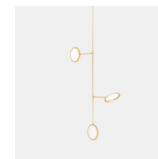

Discus Pendant

PRODUCT NAME

Discus 2 / 3 / 4

BRAND

Matter Made

DESIGNER

Jamie Gray

CATEGORY

Pendant Lamp ^{INDOOR}

DIMENSIONS

2 - H: 24.4cm, L: 130.8cm, W: 24.4cm

3 - H: 24.4cm, L: 106.7cm, W: 94.3cm

4 - H: 26.6cm, L: 130.8cm, W: 130.8cm

MATERIAL

Brass, Aluminium, Glass

FINISHES

No

PACKING DIMENSIONS

122 x 15.2 x 106.7cm

CERTIFICATIONS

N/A

Related Products

Discus Floor Lamp

Discus Table Lamp

Discus Vine

Discus Climber