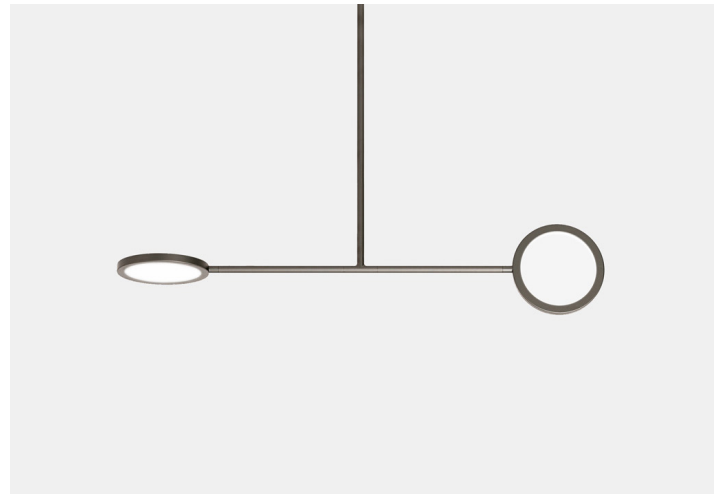

Pendant Lamp ^{INDOOR}

DIMENSIONS

2 - H: 24.4cm, L: 130.8cm, W: 24.4cm

3 - H: 24.4cm, L: 106.7cm, W: 94.3cm

4 - H: 26.6cm, L: 130.8cm, W: 130.8cm

MATERIAL

Brass, Aluminium, Glass

FINISHES

No

PACKING DIMENSIONS

122 x 15.2 x 106.7cm

CERTIFICATIONS

N/A

Related Products

Discus Floor Lamp

Discus Table Lamp