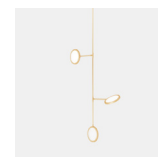

Discus Floor Lamp

PRODUCT NAME

Discus Floor Lamp

DIMENSIONS

H: 144.3cm, L: 38.4cm, W: 30.5cm

CONTROL

Inline Dimmer Switch

BRAND

152.4 x 45.7 x 40.6cm

CERTIFICATIONS

N/A

Related Products

Discus Table Lamp

Discus Horizontal Chandelier

Discus Vine

Discus Climber