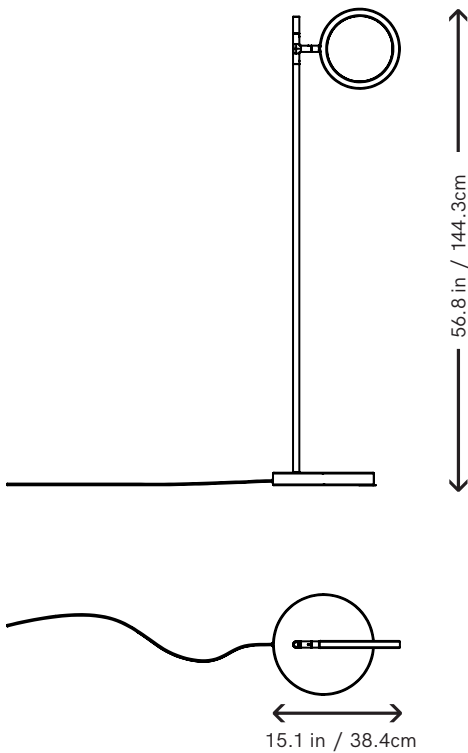

Discus Floor Lamp

PRODUCT NAME

Discus Floor Lamp

DIMENSIONS

H: 144.3cm, L: 38.4cm, W: 30.5cm

CONTROL

Inline Dimmer Switch

BRAND

Stand - Satin Brass / Satin Blackened Brass
Base - Bianco Carrara / Nero Marquina

CUSTOMISABLE

No

CATEGORY

Floor Lamp ^{INDOOR}

LIGHT SOURCE & VOLTAGE

3528 LEDs / 120V / 220V Input

PACKING DIMENSIONS

152.4 x 45.7 x 40.6cm

CERTIFICATIONS

N/A

Related Products

Discus Table Lamp

Discus Horizontal Chandelier

Discus Vine

Discus Climber