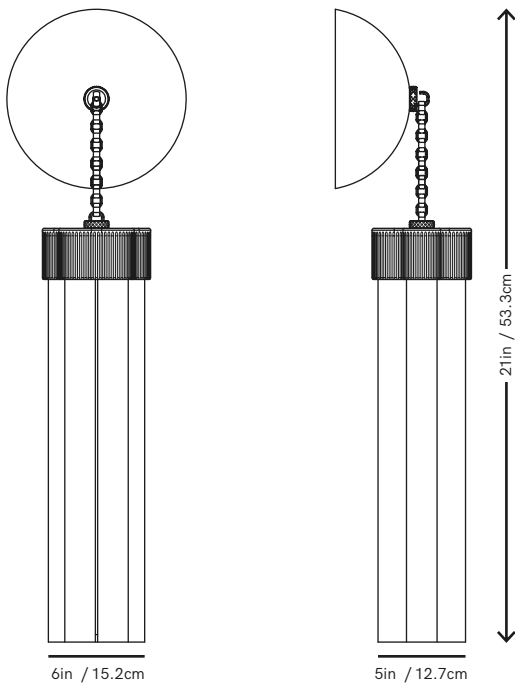

Sconce INDOOR

DIMENSIONS

H: 53.3cm, L: 12.7cm, D: 15.2cm

MATERIAL

Brass, Aluminum, Glass

FINISHES

Matte Brass / Antique Brass / Bronze

LIGHT SOURCE & VOLTAGE

LEDs /90 CRI, 2700k, 360lm, 6W

DIMMING

**120V: Triac, ELV
100-305V: 1-10V
GENERAL LEAD TIME
10 to 12 weeks**

CUSTOMISABLE

No

PACKING DIMENSIONS

20.3 x 20.3 x 50.8cm (3kg)

Related Products