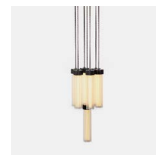

Delphi Chandelier 7