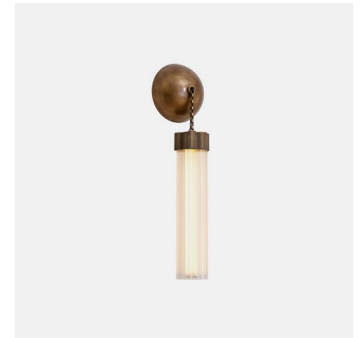

Delphi Sconce

PRODUCT NAME

Delphi

BRAND

Matter Made

DESIGNER

Jamie Gray

CATEGORY

Sconce INDOOR

DIMENSIONS

H: 53.3cm, L: 12.7cm, D: 15.2cm

MATERIAL

Brass, Aluminum, Glass

FINISHES

Matte Brass / Antique Brass / Bronze

LIGHT SOURCE & VOLTAGE

LEDs /90 CRI, 2700k, 360lm, 6W

DIMMING

**120V: Triac, ELV
100-305V: 1-10V
GENERAL LEAD TIME
10 to 12 weeks**

CUSTOMISABLE

No

PACKING DIMENSIONS

20.3 x 20.3 x 50.8cm (3kg)

Related Products