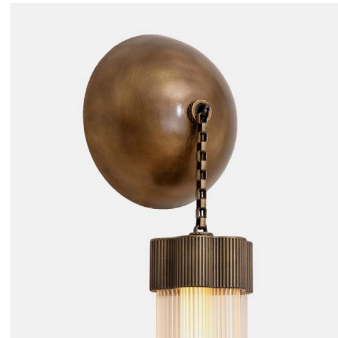

Delphi Sconce

PRODUCT NAME

Delphi

BRAND

Matter Made

DESIGNER

Jamie Gray

CATEGORY

Sconce INDOOR

DIMENSIONS

H: 53.3cm, L: 12.7cm, D: 15.2cm

MATERIAL

Brass, Aluminum, Glass

FINISHES

Matte Brass / Antique Brass / Bronze

LIGHT SOURCE & VOLTAGE

LEDs /90 CRI, 2700k, 360lm, 6W

DIMMING

**120V: Triac, ELV
100-305V: 1-10V
GENERAL LEAD TIME
10 to 12 weeks**

CUSTOMISABLE

No

PACKING DIMENSIONS

20.3 x 20.3 x 50.8cm (3kg)

Related Products