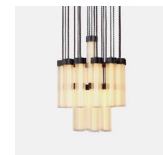

Delphi Chandelier 19