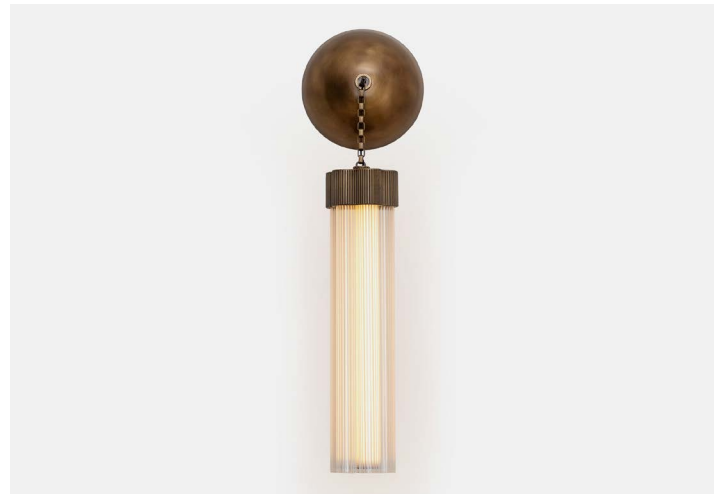

Delphi Sconce

PRODUCT NAME

Delphi

BRAND

Matter Made

DESIGNER

Jamie Gray

CATEGORY

Sconce INDOOR

DIMENSIONS

H: 53.3cm, L: 12.7cm, D: 15.2cm

MATERIAL

Brass, Aluminum, Glass

FINISHES

Matte Brass / Antique Brass / Bronze

LIGHT SOURCE & VOLTAGE

LEDs /90 CRI, 2700k, 360lm, 6W

DIMMING

**120V: Triac, ELV
100-305V: 1-10V
GENERAL LEAD TIME
10 to 12 weeks**

CUSTOMISABLE

No

PACKING DIMENSIONS

20.3 x 20.3 x 50.8cm (3kg)

Related Products