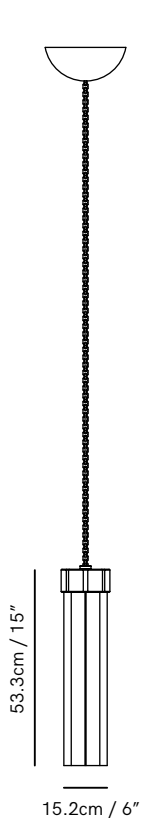

Delphi Pendant

PRODUCT NAME

Delphi

BRAND

Matter Made

DESIGNER

Jamie Gray

CATEGORY

Pendant Lamp ^{INDOOR}

DIMENSIONS

H: 53.3cm, L: 12.7cm, D: 15.2cm
Drop length: 91.4cm chain provided

MATERIAL

Brass, Aluminium, Glass

FINISHES

Matte Brass / Antique Brass / Bronze

LIGHT SOURCE & VOLTAGE

LEDs /90 CRI, 2700k, 360lm, 6W

DIMMING

120V: Triac, 1-10V dimming
220V: 1-10V dimming

GENERAL LEAD TIME

8 to 10 weeks

CUSTOMISABLE

No

PACKING DIMENSIONS

20.3 x 20.3 x 50.8cm (3kg)

Related Products

Delphi Sconce

Delphi Chandelier 7

Delphi Chandelier 19