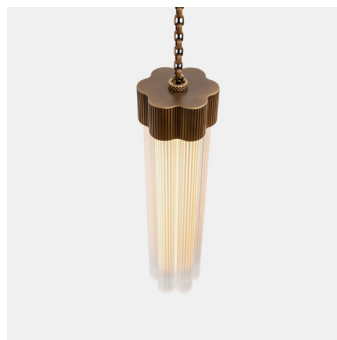

Delphi Pendant

PRODUCT NAME

Delphi

BRAND

Matter Made

DESIGNER

Jamie Gray

CATEGORY

Pendant Lamp ^{INDOOR}

DIMENSIONS

H: 53.3cm, L: 12.7cm, D: 15.2cm
Drop length: 91.4cm chain provided

MATERIAL

Brass, Aluminium, Glass

FINISHES

Matte Brass / Antique Brass / Bronze

LIGHT SOURCE & VOLTAGE

20.3 x 20.3 x 50.8cm (3kg)

Related Products

Delphi Sconce

Delphi Chandelier 7

Delphi Chandelier 19