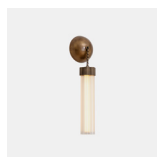

Delphi Pendant

PRODUCT NAME

Delphi

BRAND

Matter Made

DESIGNER

Jamie Gray

CATEGORY

Pendant Lamp ^{INDOOR}

DIMENSIONS

H: 53.3cm, L: 12.7cm, D: 15.2cm
Drop length: 91.4cm chain provided

MATERIAL

Brass, Aluminium, Glass

FINISHES

Matte Brass / Antique Brass / Bronze

LIGHT SOURCE & VOLTAGE

20.3 x 20.3 x 50.8cm (3kg)

Related Products

Delphi Sconce

Delphi Chandelier 7

Delphi Chandelier 19