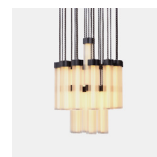

Delphi Pendant

PRODUCT NAME

Delphi

BRAND

Matter Made

DESIGNER

Jamie Gray

CATEGORY

Pendant Lamp ^{INDOOR}

DIMENSIONS

H: 53.3cm, L: 12.7cm, D: 15.2cm
Drop length: 91.4cm chain provided

MATERIAL

Brass, Aluminium, Glass

FINISHES

Matte Brass / Antique Brass / Bronze

LIGHT SOURCE & VOLTAGE

20.3 x 20.3 x 50.8cm (3kg)

Related Products

Delphi Sconce

Delphi Chandelier 7

Delphi Chandelier 19