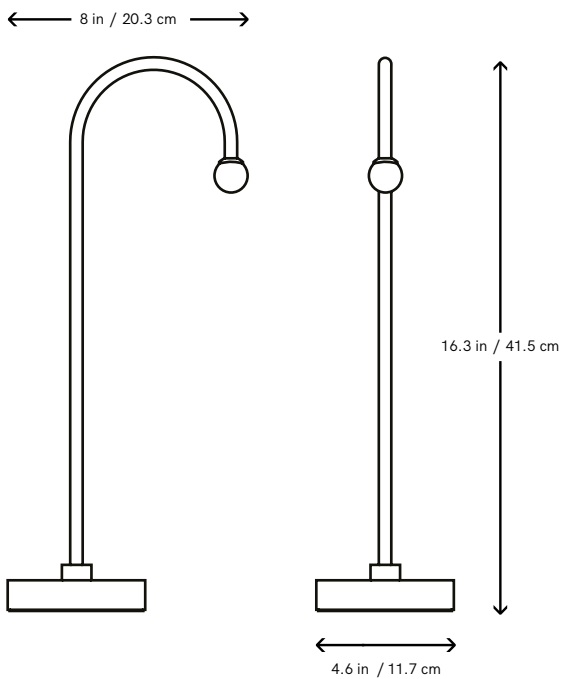

Arca Portable Lamp

PRODUCT NAME

Arca Portable Lamp

DIMENSIONS

H: 41.5cm, L: 20.3cm, W: 11.7cm

CONTROL

Dimming 15% - 45% - 70% - 100%

BRAND

Soft Touch Black

CUSTOMISABLE

No

CATEGORY

Portable Lamp INDOOR/OUTDOOR

LIGHT SOURCE & VOLTAGE

LED / CRI 90 2
700k
209lm
120V/240V Input

PACKING DIMENSIONS

46 x 20.5 x 6cm

CERTIFICATIONS

UL, CE, CB

Additional Info

Power Source:
Rechargeable Lithium Battery
Holds charge for 5 hours at full brightness US/EU/UK plugs included

Related Products

Arca Pendant

Arca 2-Tier