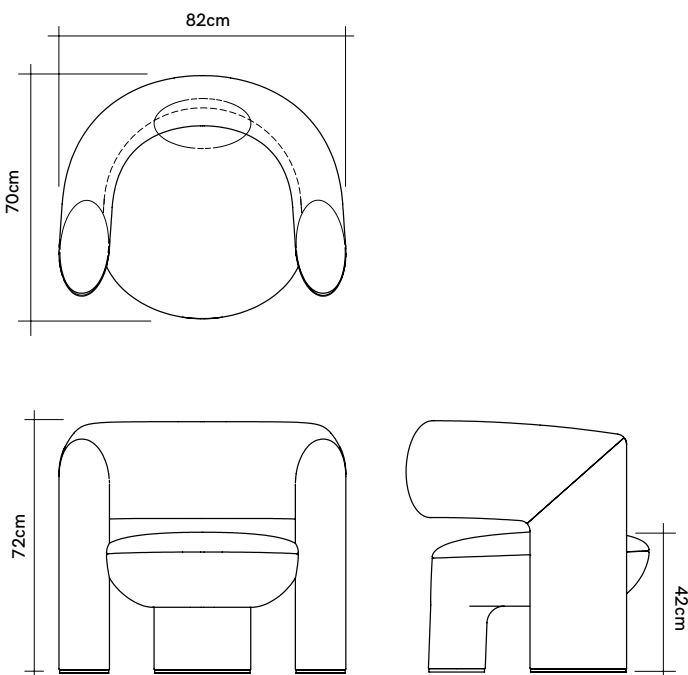

# Via Del Corso

PRODUCT NAME

Via Del Corso

DIMENSIONS

H: 72cm, L: 82cm, D: 70cm

GENERAL LEAD TIME

10 to 12 weeks

BRAND

Man of Parts

MATERIAL

Black Arcylic Glides

CUSTOMISABLE

Yes

DESIGNER

Yabu Pushelberg

PACKING DIMENSIONS

98 x 98 x 102cm (58kg)

CATEGORY

Lounge Chair INDOOR

CERTIFICATIONS

CALL 117 Fire Retardant Foam

ADDITIONAL INFO **Fabric Options & Categories**

Fabric usage 3.6m  
Leather usage 7.7m<sup>2</sup>

COM options must be approved by Man of Parts to ensure suitability for upholstery.