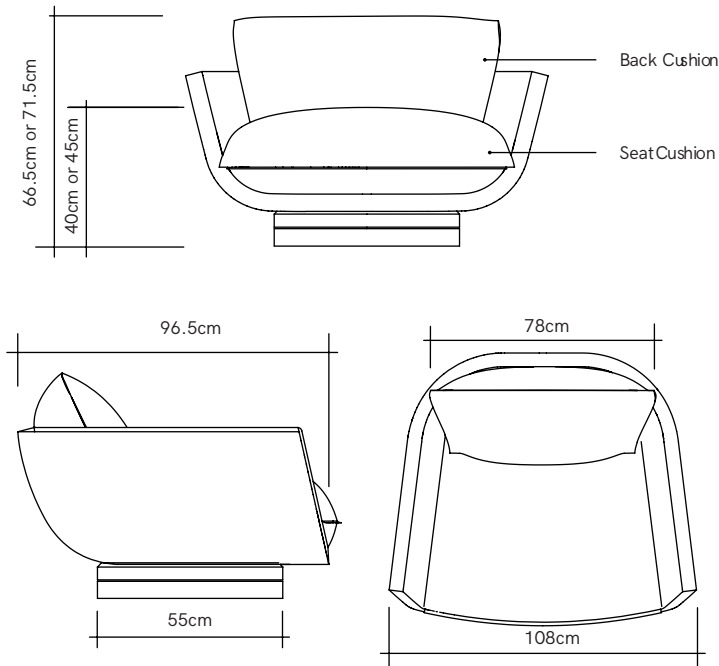

Rua Ipanema

PRODUCT NAME

Rua Ipanema

DIMENSIONS

H: 66.5cm, L: 108cm, D: 96.5cm

GENERAL LEAD TIME

8 to 10 weeks

BRAND

Man of Parts

MATERIAL

Veneer with Swivel Mechanism, Fabric, Leather

CUSTOMISABLE

Yes

DESIGNER

Yabu Pushelberg

OPTIONS

Extra-Height Lounge Chair Available (H: 71.5cm)

PACKING DIMENSIONS

120 x 109 x 76cm (58kg)

CATEGORY

Lounge Chair ^{INDOOR}

FINISHES

FOAM INTERIOR

**M1 Fire Retardant Foam
British Standard Foam
CAL 117 Fire Retardant Foam**

ADDITIONAL INFO Fabric Options & Categories

Fabric usage Shell - 2.5m / Seat & back cushion - 3.5m / Lumbar Cushion - 0.7m
Leather usage Shell - 5m² / Seat & back cushion - 4.6m² / Lumbar Cushion - 1m²

COM options must be approved by Man of Parts to ensure suitability for upholstery.

Shell and cushions can be upholstered differently.

Related Products