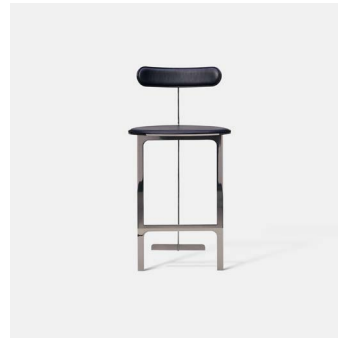

Park Place

PRODUCT NAME

Park Place

DIMENSIONS

Chair - H: 75cm, W: 48cm, D: 44cm
 Counter Chair - H: 92.5cm, W: 48cm, D: 44cm
 Bar Chair - H: 105cm, W: 48cm, D: 44cm

GENERAL LEAD TIME

10 to 12 weeks

BRAND

Man of Parts

MATERIAL

Steel, Fabric, Leather

CUSTOMISABLE

Yes

DESIGNER

Yabu Pushelberg

OPTIONS

Chair / Counter Chair / Bar Chair

PACKING DIMENSIONS

Chair - 50 x 52 x 81cm
 Counter Chair - 102 x 47 x 50cm
 Bar Chair - 115 x 49 x 62cm

CATEGORY

Chair & Bar Chair INDOOR

FINISHES

CERTIFICATIONS

N/A