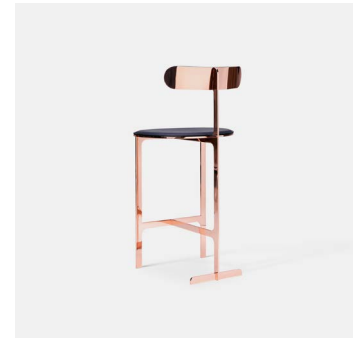

Park Place

PRODUCT NAME

Park Place

DIMENSIONS

Chair - H: 75cm, W: 48cm, D: 44cm
 Counter Chair - H: 92.5cm, W: 48cm, D: 44cm
 Bar Chair - H: 105cm, W: 48cm, D: 44cm

GENERAL LEAD TIME

10 to 12 weeks

BRAND

Man of Parts

MATERIAL

Steel, Fabric, Leather

CUSTOMISABLE

Yes

DESIGNER

Yabu Pushelberg

OPTIONS

Chair / Counter Chair / Bar Chair

PACKING DIMENSIONS

Chair - 50 x 52 x 81cm
 Counter Chair - 102 x 47 x 50cm
 Bar Chair - 115 x 49 x 62cm

CATEGORY

Chair & Bar Chair INDOOR

FINISHES

CERTIFICATIONS

N/A