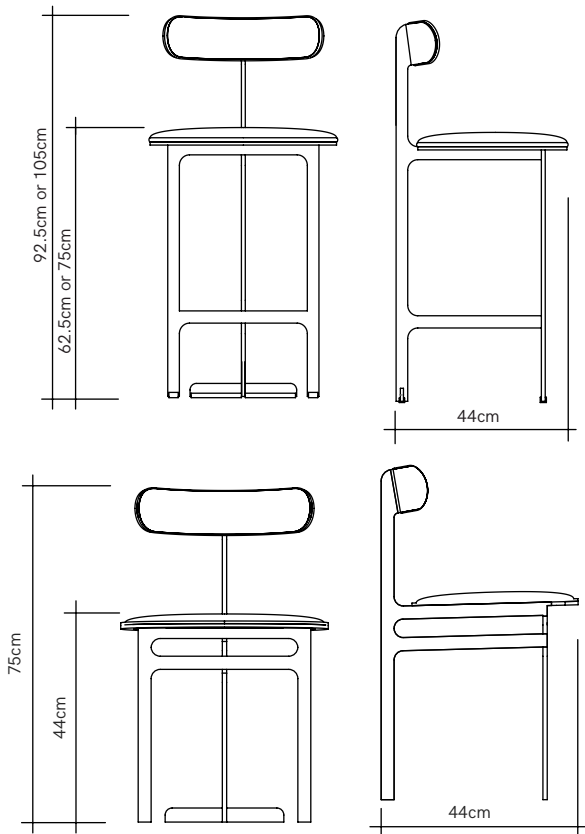

Park Place

PRODUCT NAME

Park Place

DIMENSIONS

Chair - H: 75cm, W: 48cm, D: 44cm
 Counter Chair - H: 92.5cm, W: 48cm, D: 44cm
 Bar Chair - H: 105cm, W: 48cm, D: 44cm

GENERAL LEAD TIME

10 to 12 weeks

BRAND

Chair / Counter Chair / Bar Chair

PACKING DIMENSIONS

Chair - 50 x 52 x 81cm
 Counter Chair - 102 x 47 x 50cm
 Bar Chair - 115 x 49 x 62cm

CATEGORY

Chair & Bar Chair INDOOR

FINISHES

CERTIFICATIONS

N/A