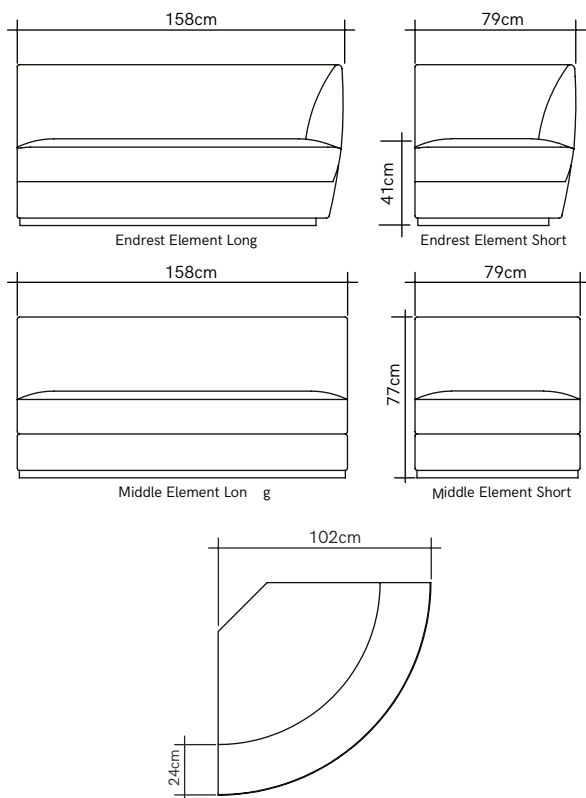

Lombard Street

PRODUCT NAME

Lombard Street

DIMENSIONS

H: 77cm

GENERAL LEAD TIME

12 to 14 weeks

BRAND

**Corner - 171 x 90 x 87cm
 Endrest Long - 171 x 90 x 87cm
 Endrest Short - 84 x 81 x 90cm
 Middle Long - 158 x 79 x 77cm
 Middle Short - 79 x 79 x 77cm**

CATEGORY

Modular Sofa INDOOR

ADDITIONAL INFO **Fabric Options & Categories**

Fabric usage Corner - 3.9m / Endrest Long - 5.8m / Endrest Short - 3.9m / Middle Long - 5.7m / Middle Short - 3.8m

Leather usage Corner - 9m² / Endrest Long - 13m² / Endrest Short - 9m² / Middle Long - 12.5m² / Middle Short - 8.5m²