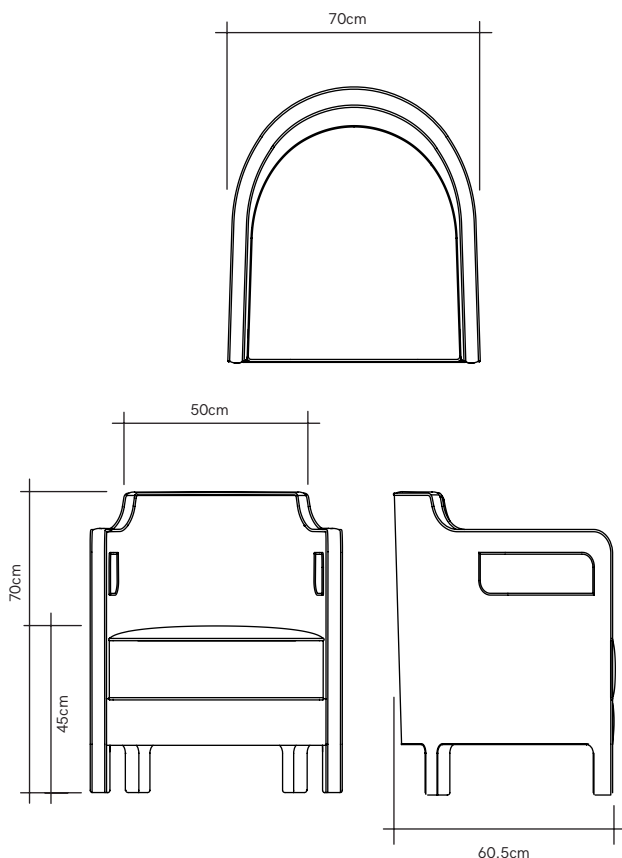

Jinbao Street

PRODUCT NAME
Jinbao Street

DIMENSIONS
H: 70cm, W: 70cm, D: 60.5cm

GENERAL LEAD TIME
12 to 14 weeks

BRAND
Man of Parts

MATERIAL
Fully Upholstered in Fabric or Leather

CUSTOMISABLE
Yes

DESIGNER
Yabu Pushelberg

PACKING DIMENSIONS
80 x 76 x 80cm (85kg)

CATEGORY
Lounge Chair INDOOR

CERTIFICATIONS
Fire Retardant Foam available on request

ADDITIONAL INFO **Fabric Options & Categories**

Fabric usage 3.5m
Leather usage 7m²