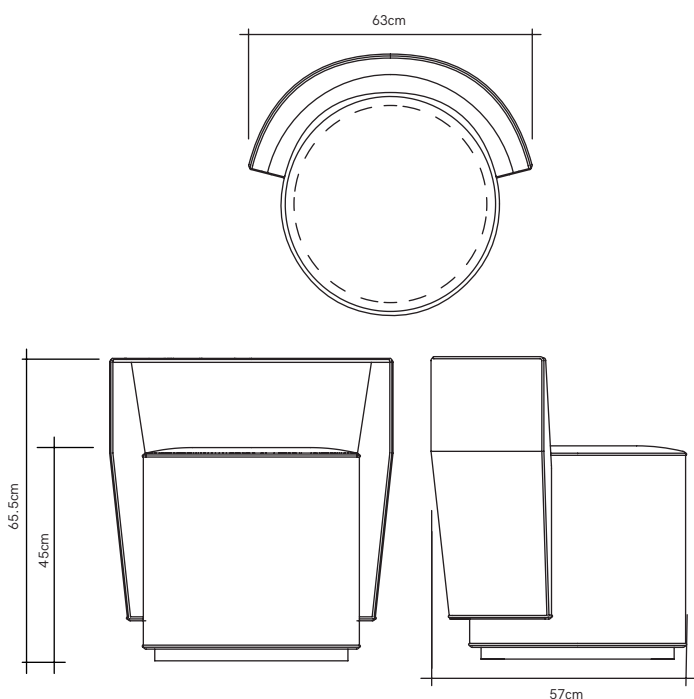

Bond Street

PRODUCT NAME

Bond Street

DIMENSIONS

H: 65.5cm, W: 63cm, D: 57cm

GENERAL LEAD TIME

8 to 10 weeks

BRAND

Man of Parts

MATERIAL

Antique Brass Base

CUSTOMISABLE

Yes

DESIGNER

Yabu Pushelberg

PACKING DIMENSIONS

75 x 69 x 85cm (42.5kg)

CATEGORY

Lounge Chair INDOOR

CERTIFICATIONS

**M1 Fire Retardant Foam Products
British Standard Foam**

ADDITIONAL INFO **Fabric Options & Categories**

Fabric usage Back: 1.1m / Seat: 1.3m
Leather usage Back: 2.2m² / Seat: 2.6m²