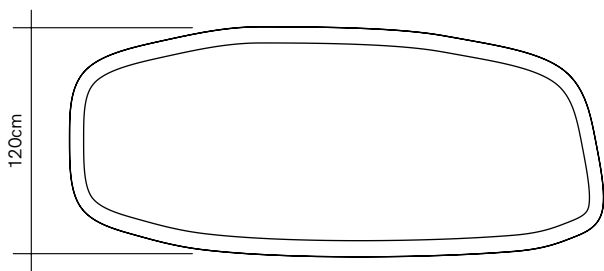

# Savignyplatz

PRODUCT NAME

Savignyplatz

DIMENSIONS

H: 74cm, L: 260/320/360cm, D: 120cm

GENERAL LEAD TIME

4 to 6 weeks

BRAND

260cm / 320cm / 360cm

PACKING DIMENSIONS

Top - 280/340/380 x 141 x 29cm  
Base - 50 x 106 x 94cm

CATEGORY

Dining Table <sup>INDOOR</sup>

FINISHES