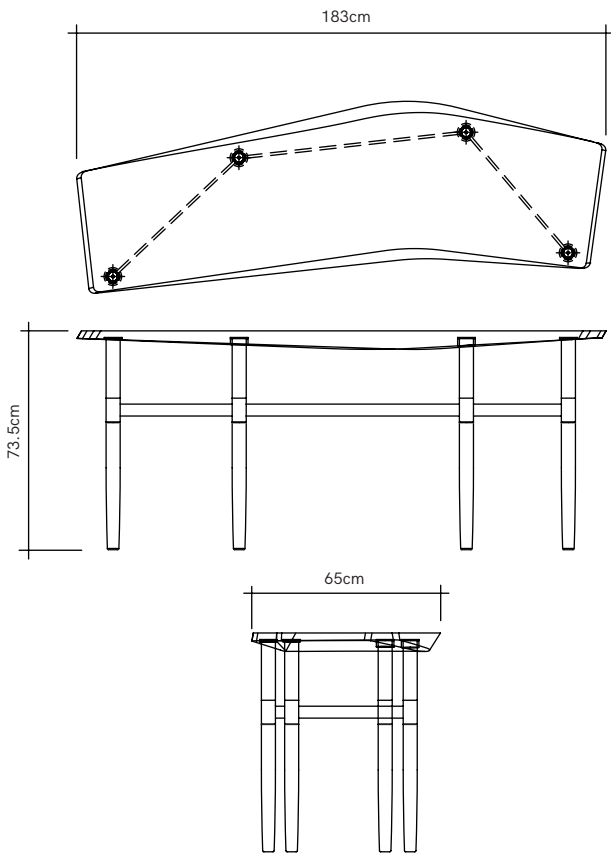

Darling Point Desk

PRODUCT NAME

Darling Point Desk

DIMENSIONS

H: 73.5cm, W: 183cm, D: 65cm

GENERAL LEAD TIME

10 to 12 weeks

BRAND

Man of Parts

MATERIAL

Wood, Brass

CUSTOMISABLE

No

DESIGNER

Yabu Pushelberg

FINISHES

Detailing: Brass Bronze / Brass Gold

PACKING DIMENSIONS

201 × 81 × 103cm

CATEGORY

Desk INDOOR

OPTIONS

- **Black Pepper**
  (Stained Matte Lacquered)
- **Mist**
  (Matte Lacquered)
- **Ivory**
  (Ultra Matte Lacquered)
- **Whiskey**
  (Ultra Matte Lacquered)
- **Nude**
  (Brushed Ultra Matte Lacquered)

CERTIFICATIONS

N/A

Related Products