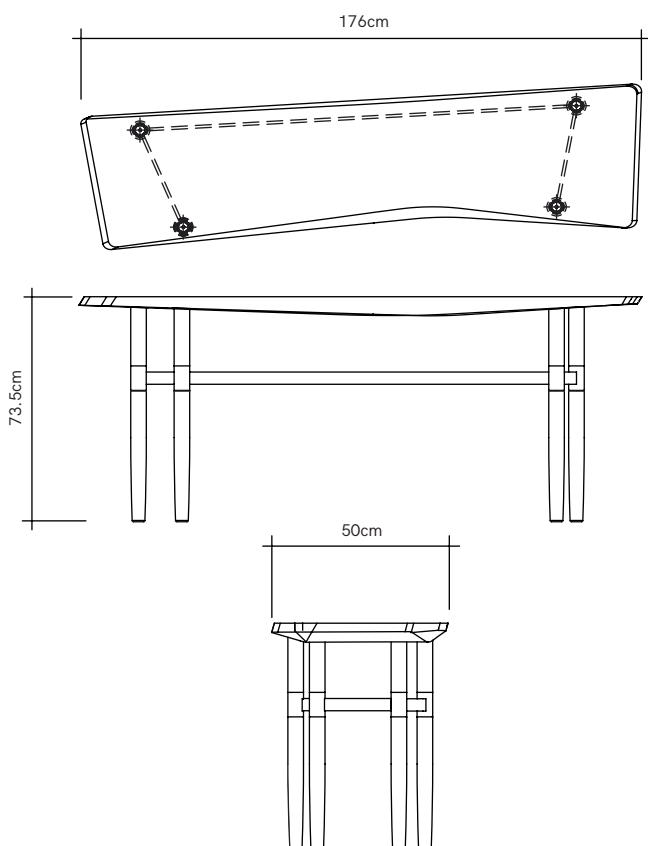

Darling Point Console

PRODUCT NAME

Darling Point Console

DIMENSIONS

H: 73.5cm, W: 176cm, D: 50cm

GENERAL LEAD TIME

10 to 12 weeks

BRAND

Man of Parts

MATERIAL

Wood, Brass

CUSTOMISABLE

No

DESIGNER

Yabu Pushelberg

FINISHES

Detailing: Brass Bronze / Brass Gold

PACKING DIMENSIONS

199 × 72 × 108cm

CATEGORY

Console INDOOR

OPTIONS

- **Black Pepper**
  (Stained Matte Lacquered)
- **Mist**
  (Matte Lacquered)
- **Ivory**
  (Ultra Matte Lacquered)
- **Whiskey**
  (Ultra Matte Lacquered)
- **Nude**
  (Brushed Ultra Matte Lacquered)

CERTIFICATIONS

N/A

Related Products