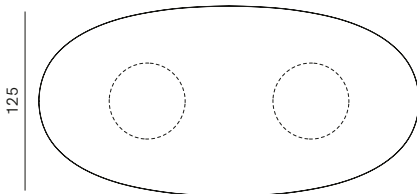

Rock

PRODUCT NAME

Rock

DIMENSIONS

H: 72 / 110cm, Ø 80 / 100 / 120 / 140cm,
L: 250cm x 125cm, L: 300cm x 145cm

GENERAL LEAD TIME

8 to 10 weeks

BRAND

Additional Info

OUTDOOR

The table with cement top and stone chip cement top are suitable for outdoor.
Rain cover available upon request.

Related Products

Rock Mini Table

Rock

Round tables with narrow base

Round tables with wide base Tables with glass top are H71.5

Oval tables with double base

Maxi table