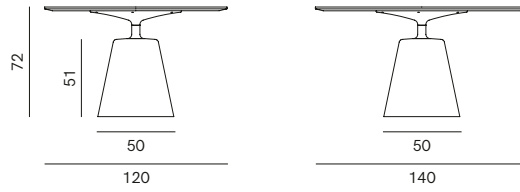

Rock

PRODUCT NAME

Rock

DIMENSIONS

H: 72 / 110cm, Ø 80 / 100 / 120 / 140cm,
L: 250cm x 125cm, L: 300cm x 145cm

GENERAL LEAD TIME

8 to 10 weeks

BRAND

Additional Info

OUTDOOR

The table with cement top and stone chip cement top are suitable for outdoor.
Rain cover available upon request.

Related Products

Rock Mini Table

Rock

Round tables with narrow base

Round tables with wide base Tables with glass top are H71.5

Oval tables with double base

Maxi table