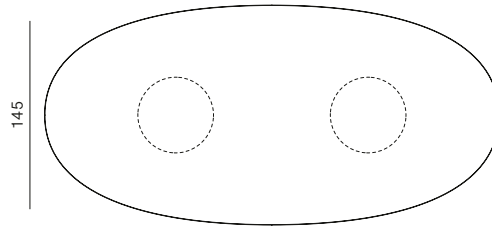

Rock

PRODUCT NAME

Rock

DIMENSIONS

H: 72 / 110cm, Ø 80 / 100 / 120 / 140cm,
L: 250cm x 125cm, L: 300cm x 145cm

GENERAL LEAD TIME

8 to 10 weeks

BRAND

Additional Info

OUTDOOR

The table with cement top and stone chip cement top are suitable for outdoor.
Rain cover available upon request.

Related Products

Rock Mini Table

Rock

Round tables with narrow base

Round tables with wide base Tables with glass top are H71.5

Oval tables with double base

Maxi table