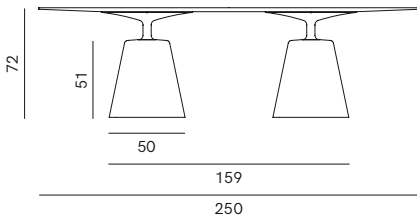

Rock

PRODUCT NAME

Rock

DIMENSIONS

H: 72 / 110cm, Ø 80 / 100 / 120 / 140cm,
L: 250cm x 125cm, L: 300cm x 145cm

GENERAL LEAD TIME

8 to 10 weeks

BRAND

Additional Info

OUTDOOR

The table with cement top and stone chip cement top are suitable for outdoor.
Rain cover available upon request.

Related Products

Rock Mini Table

Rock

Round tables with narrow base

Round tables with wide base Tables with glass top are H71.5

Oval tables with double base

Maxi table