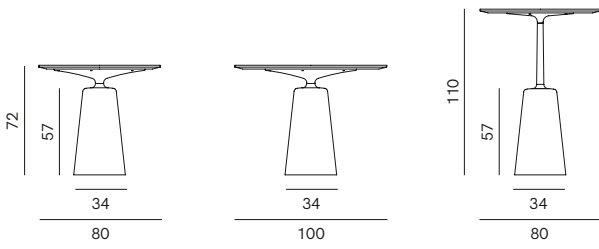

Rock

PRODUCT NAME

Rock

DIMENSIONS

H: 72 / 110cm, Ø 80 / 100 / 120 / 140cm,
L: 250cm x 125cm, L: 300cm x 145cm

GENERAL LEAD TIME

8 to 10 weeks

BRAND

Additional Info

OUTDOOR

The table with cement top and stone chip cement top are suitable for outdoor.
Rain cover available upon request.

Related Products

Rock Mini Table

Rock

Round tables with narrow base

Round tables with wide base Tables with glass top are H71.5

Oval tables with double base

Maxi table