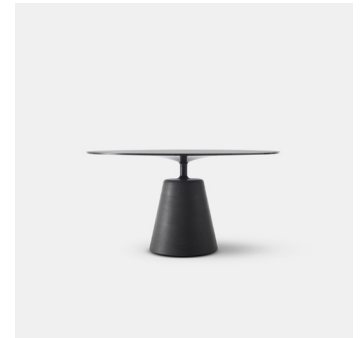

Rock

PRODUCT NAME

Rock

DIMENSIONS

H: 72 / 110cm, Ø 80 / 100 / 120 / 140cm,
L: 250cm x 125cm, L: 300cm x 145cm

GENERAL LEAD TIME

8 to 10 weeks

BRAND

Stone Chip Cement, Cement, Matt Lacquered, Glass, Wood

PACKING DIMENSIONS

N/A

CATEGORY

Table INDOOR/OUTDOOR

OPTIONS

Stone Chip Cement Top Terracotta / White Green	Cement Top Anthracite / White	Matt Lacquered Top White / Graphite Grey	Glass Top Smoked Tempered Glass	Wood Top Bleached Oak, Brown Oak, Canaletto Walnut	Cement Structure Anthracite, Natural, Terracotta, Green

Additional Info

OUTDOOR

The table with cement top and stone chip cement top are suitable for outdoor.
Rain cover available upon request.

Related Products

Rock Mini Table

Rock

Round tables with narrow base

Round tables with wide base Tables with glass top are H71.5