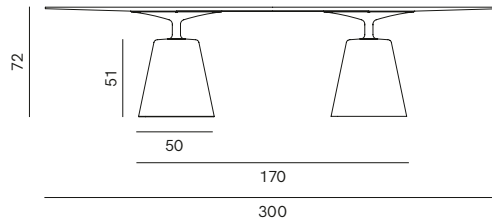

Rock

PRODUCT NAME

Rock

DIMENSIONS

H: 72 / 110cm, Ø 80 / 100 / 120 / 140cm,
L: 250cm x 125cm, L: 300cm x 145cm

GENERAL LEAD TIME

8 to 10 weeks

BRAND

Additional Info

OUTDOOR

The table with cement top and stone chip cement top are suitable for outdoor.
Rain cover available upon request.

Related Products

Rock Mini Table

Rock

Round tables with narrow base

Round tables with wide base Tables with glass top are H71.5

Oval tables with double base

Maxi table