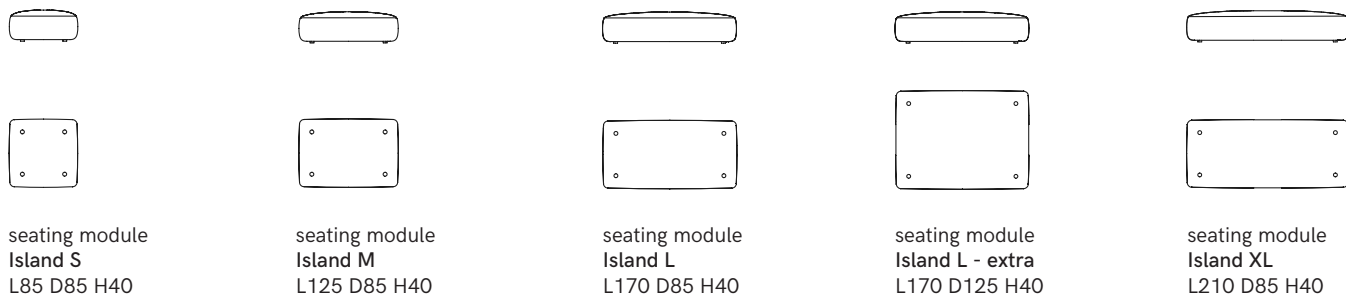

Seating Module

seating module
Island S
L85 D85 H40

seating module
Island M
L125 D85 H40

seating module
Island L
L170 D85 H40

seating module
Island L - extra
L170 D125 H40

seating module
Island XL
L210 D85 H40

one-sided backrest L125
only for Island modules
L125 D33 H66

one-sided backrest L170
only for Island modules
L170 D33 H66