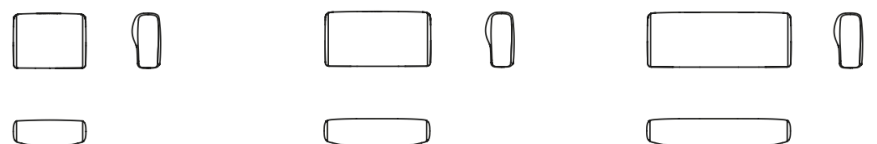

Seating Module

seating module
Island S
L85 D85 H40

seating module
Island M
L125 D85 H40

seating module
Island L
L170 D85 H40

seating module
Island L - extra
L170 D125 H40

seating module
Island XL
L210 D85 H40

Backrest Module

one-sided backrest L85
only for Island modules
L85 D33 H66

one-sided backrest L125
only for Island modules
L125 D33 H66

one-sided backrest L170
only for Island modules
L170 D33 H66

one-sided backrest L85
only for Island modules
L85 D33 H66