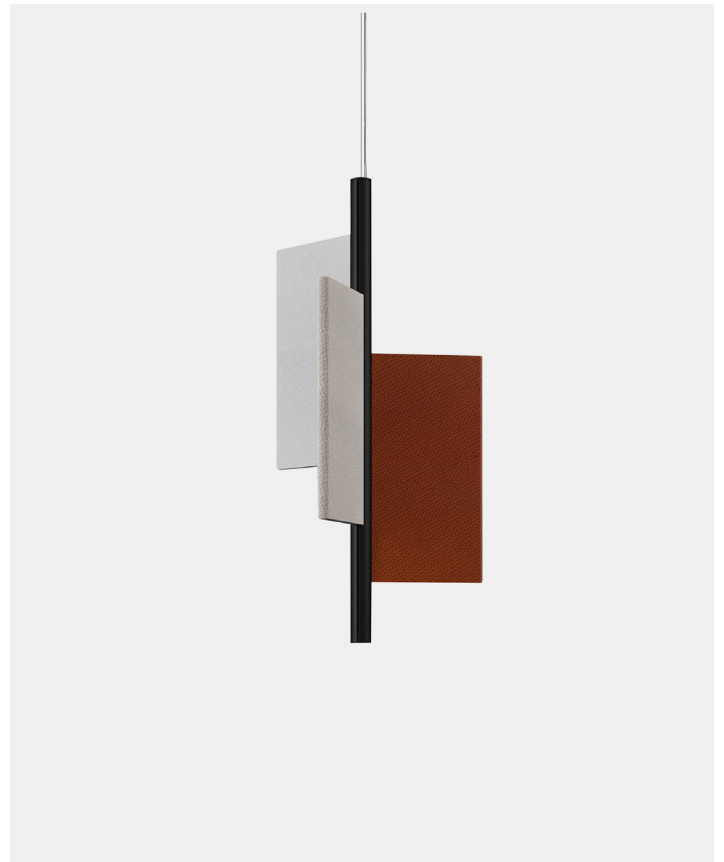

Pendant ^{INDOOR}

DIMENSIONS

D97/1D - H: 90cm
D97/2D - H: 120cm

MATERIAL

Extruded Aluminium, Acoustic Material Covered with Flame Retardant Fabric

LIGHT SOURCE & VOLTAGE

Dim to Warm LED Module (2 x 20W, 3000K - 1800K), CRI 97
Dimmable Push/DALI

N/A

CERTIFICATIONS

CE Certified

Additional Info

Light source included.

Trypta

Suggested Configurations

Panels
30 cm width

Body L 90 cm
3 panels 30 x 60 cm
flat version

Body L 120 cm
3 panels 30 x 60 cm
shift version

Body L 120 cm
1 panel 30 x 60 cm
1 panel 30 x 75 cm
1 panel 30 x 90 cm
mixed version

Body L 120 cm
3 panels 30 x 90 cm
flat version