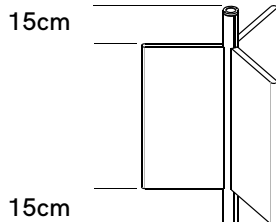

Not Possible Configurations

YES