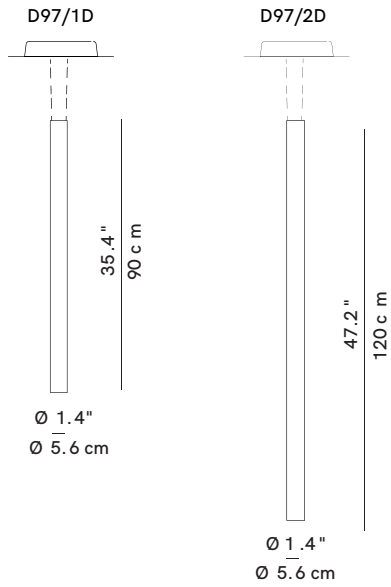

Pendant ^{INDOOR}

DIMENSIONS

D97/1D - H: 90cm
D97/2D - H: 120cm

MATERIAL

Extruded Aluminium, Acoustic Material Covered with Flame Retardant Fabric

LIGHT SOURCE & VOLTAGE

Dim to Warm LED Module (2 x 20W, 3000K - 1800K), CRI 97
Dimmable Push/DALI

N/A

CERTIFICATIONS

CE Certified

Additional Info

Light source included.

Trypta

Suggested Configurations

Panels
30 cm width

Body L 90 cm
3 panels 30 x 60 cm
flat version

Body L 120 cm
3 panels 30 x 60 cm
shift version

Body L 120 cm
1 panel 30 x 60 cm
1 panel 30 x 75 cm
1 panel 30 x 90 cm
mixed version

Body L 120 cm
3 panels 30 x 90 cm
flat version

D97/1D +
3 x D97C36

D97/2D +
3 x D97C36

D97/2D +
1 x D97C36
1 x D97C37
1 x D97C39

D97/2D +
3 x D97C39

Panels
45 cm width

Body L 90 cm
3 panels 45 x 60 cm
flat version

Body L 120 cm
3 panels 45 x 60 cm
shift version