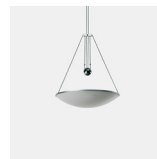

Related Products

Trama Pendant