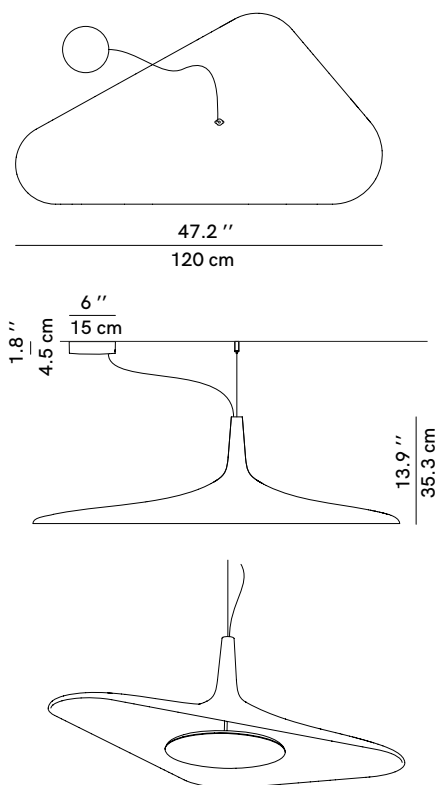

Soleil Noir

PRODUCT NAME

Soleil Noir

DIMENSIONS

H: 35.3cm, L: 120cm, D: 62.5cm

CONTROL

Push Dimmer/DALI

BRAND

Luceplan

MATERIAL

Molded Polyurethane Foam

GENERAL LEAD TIME

6 to 8 weeks

DESIGNER

Odile Decq

FINISHES

White / Black

CUSTOMISABLE

No

CATEGORY

Pendant ^{INDOOR}

LIGHT SOURCE & VOLTAGE

LED 35W, 3000K, CRI 80, 1728 lm
220-240V~ 50/60Hz

PACKING DIMENSIONS

126 x 70 x 41cm (7.5kg)

CERTIFICATIONS

CE Certified

Additional Info

Light source included.