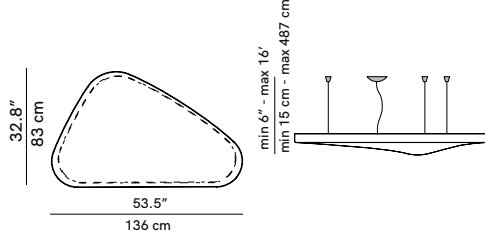

Petale

PRODUCT NAME

Petale

DIMENSIONS

**D71 PV - L: 136cm, D: 83cm / D71P1V - L: 154.5cm, D: 120cm
D71CV - Ø 120cm**

CONTROL

Dimmable Push Dim/DALI

BRAND

Luceplan

MATERIAL

Sound Absorbing Panel

GENERAL LEAD TIME

6 to 8 weeks

DESIGNER

Odile Decq

FINISH

White

CUSTOMISABLE

No

CATEGORY

Pendant INDOOR

LIGHT SOURCE & VOLTAGE

**Direct Light LED Optic 45W 3000K CRI 90
Direct/Indirect Optic 45W + 25W 2700 or 3000K CRI 90**

PACKING DIMENSIONS

N/A

CERTIFICATIONS

CE Certified

D71 PV