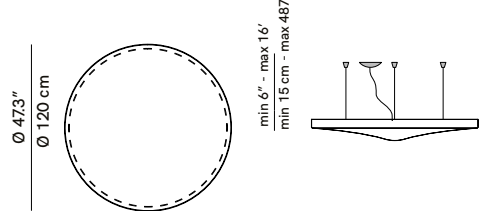

D71CV

Additional Info

Light source included.