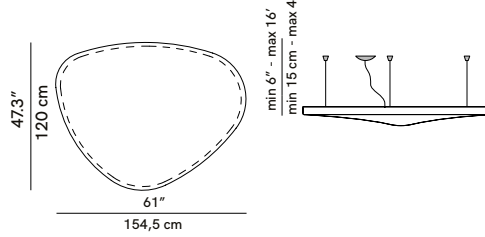

Petale

PRODUCT NAME

Petale

DIMENSIONS

**D71 PV - L: 136cm, D: 83cm / D71P1V - L: 154.5cm, D: 120cm
D71CV - Ø 120cm**

CONTROL

Dimmable Push Dim/DALI

BRAND

Luceplan

MATERIAL

Sound Absorbing Panel

GENERAL LEAD TIME

6 to 8 weeks

DESIGNER

Odile Decq

FINISH

White

CUSTOMISABLE

No

CATEGORY

Pendant INDOOR

LIGHT SOURCE & VOLTAGE

**Direct Light LED Optic 45W 3000K CRI 90
Direct/Indirect Optic 45W + 25W 2700 or 3000K CRI 90**

PACKING DIMENSIONS

N/A

CERTIFICATIONS

CE Certified

D71P1V

Additional Info

Light source included.