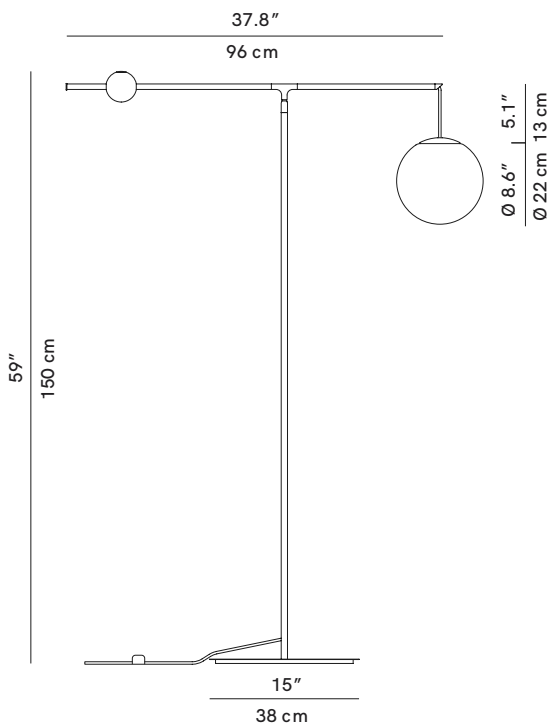

Malamata

PRODUCT NAME
Malamata
DIMENSIONS
H: 150cm, L: 96cm
CONTROL
Dimmer on Board
BRAND
Luceplan
MATERIAL
Steel, Blown Glass
GENERAL LEAD TIME
6 to 8 weeks
DESIGNER
Shulab
FINISHES
Matt Black / Brushed Brass
CUSTOMISABLE
No
CATEGORY
Floor Lamp ^{INDOOR}
LIGHT SOURCE & VOLTAGE
LED Bulb E14 Max Ø 40 mm
PACKING DIMENSIONS
N/A
CERTIFICATIONS
CE Certified

Additional Info

The lamp assumes different positions through use of a counterweight, pushing the button on top of the sphere, a spring is released and the counterweight is free to slide on the stem, allowing to change the diffuser position up and down.