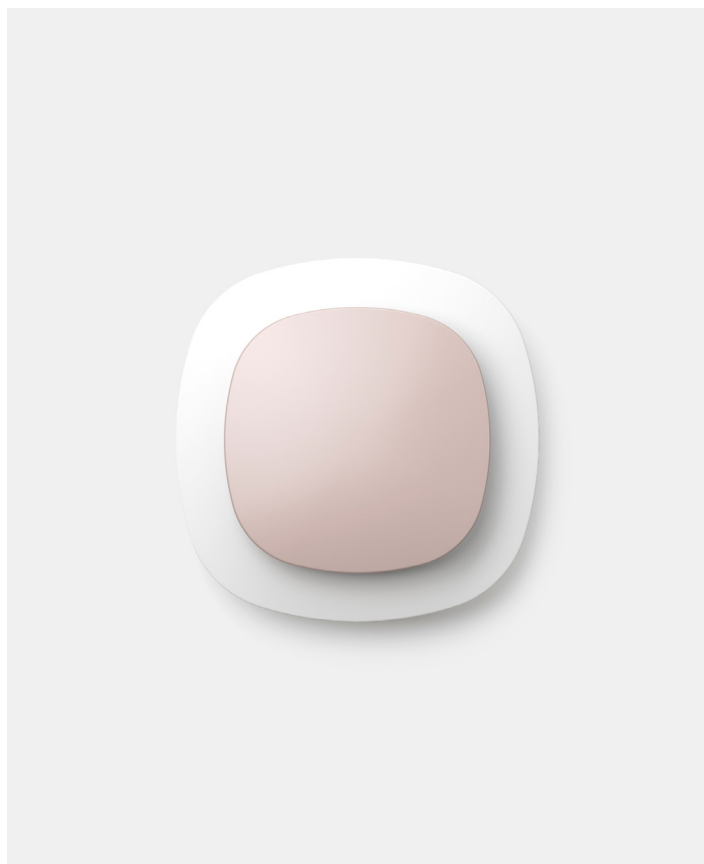

Luthien

PRODUCT NAME

Luthien

BRAND

Luceplan

DESIGNER

Monica Armani

CATEGORY

Wall Lamp INDOOR

DIMENSIONS

H: 27cm, D: 10cm

MATERIAL

Aluminium, Polycarbonate

FINISHES

Matt White / Pearl / Pink Powder / Sand

OPTIONS

2700K / 3000K

LIGHT SOURCE & VOLTAGE

**LED Module 21W, CRI 80
220-240V~ 50/60Hz**

CONTROL

**Dimmable DALI
Dimmable Phase Cut
GENERAL LEAD TIME
6 to 8 weeks**

CUSTOMISABLE

No

PACKING DIMENSIONS

40 x 40 x 17cm (2.5kg)

CERTIFICATIONS

CE Certified

Additional Info

Light source included.