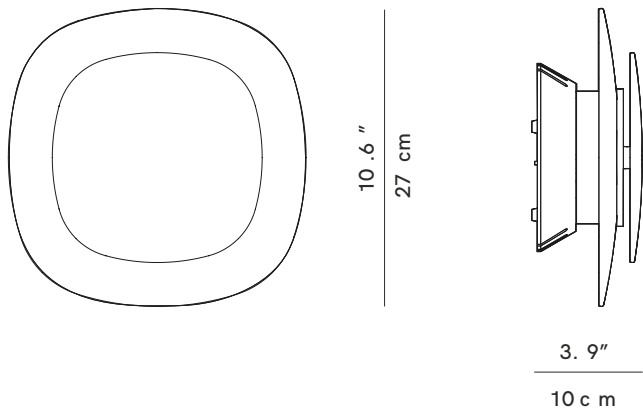

Wall Lamp INDOOR

DIMENSIONS

H: 27cm, D: 10cm

MATERIAL

Aluminium, Polycarbonate

FINISHES

Matt White / Pearl / Pink Powder / Sand

OPTIONS

2700K / 3000K

LIGHT SOURCE & VOLTAGE

**LED Module 21W, CRI 80
220-240V~ 50/60Hz**

CONTROL

**Dimmable DALI
Dimmable Phase Cut
GENERAL LEAD TIME
6 to 8 weeks**

CUSTOMISABLE

No

PACKING DIMENSIONS

40 x 40 x 17cm (2.5kg)

CERTIFICATIONS

CE Certified

Additional Info

Light source included.