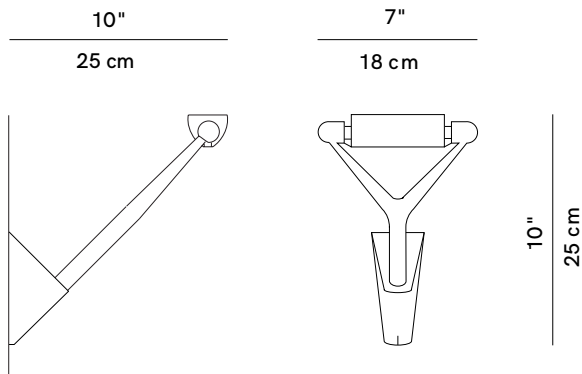

Lola

PRODUCT NAME

Lola

DIMENSIONS

H: 25cm, L: 18cm, D: 25cm

CONTROL

N/A

BRAND

Aluminium / Black

CUSTOMISABLE

No

CATEGORY

Wall Lamp ^{INDOOR}

LIGHT SOURCE & VOLTAGE

LED Dimmable R7s - Ø Max 22mm
EEL: A++/A+/A
EEL: C
240W HDG R7s Energy Saver

PACKING DIMENSIONS

40 x 20 x 10cm (1kg)

CERTIFICATIONS

CE Certified

Additional Info

The reflector can be orientated by means of a thin rod on the head.

Light source not included.

Related Products

Doi Floor Lamp