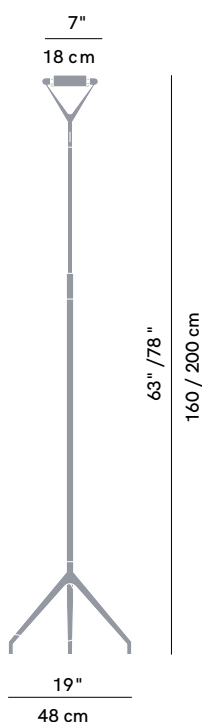

Lola

PRODUCT NAME
Lola
DIMENSIONS
H: 200cm, L: 48cm
CONTROL
Foot Dimmer
BRAND
Luceplan
MATERIAL
Aluminium, Rynite, Microperforated Metal, Anti-UV Pyrex Protection glass
GENERAL LEAD TIME
6 to 8 weeks
DESIGNER
Alberto Meda / Paolo Rizzatto
FINISHES
Aluminium / Black
CUSTOMISABLE
No
CATEGORY
Floor Lamp ^{INDOOR}
LIGHT SOURCE & VOLTAGE
**LED Dimmable R7s - Ø Max 22mm
EEL: A++/A+/A
EEL: C
240W HDG R7s Energy Saver**
PACKING DIMENSIONS
20 x 12 x 149cm (4.7kg)
CERTIFICATIONS
CE Certified

Additional Info

The lightness of the shape and materials, allows this lamp to be moved freely and handly. The intense and functional halogen light may be adjusted in height by means of the telescopic stem. The reflector can be directed through the use of a rod and emits diffused or direct lighting at will.