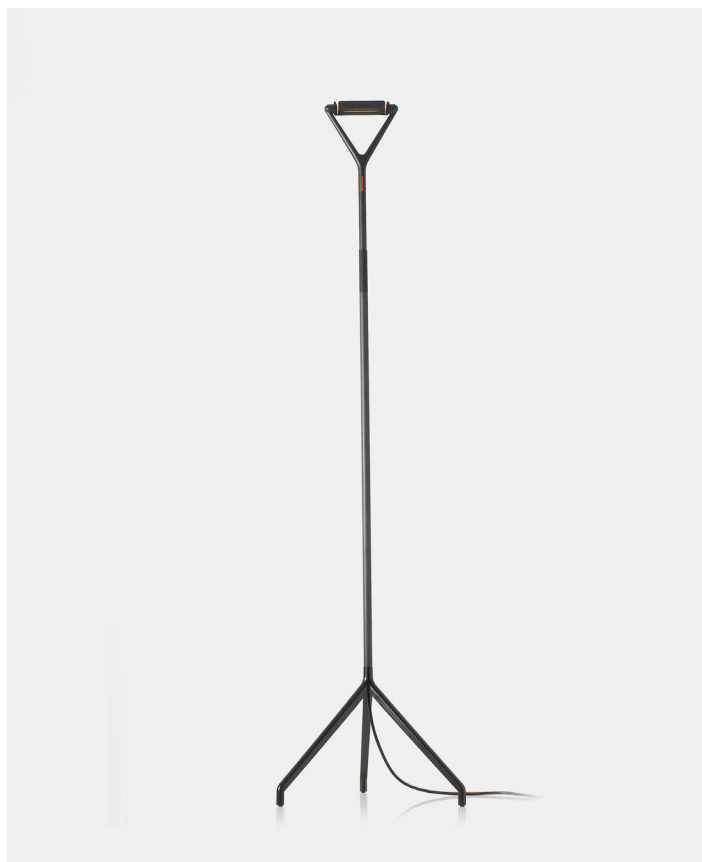

Lola

PRODUCT NAME
Lola
DIMENSIONS
H: 200cm, L: 48cm
CONTROL
Foot Dimmer
BRAND
Luceplan
MATERIAL
Aluminium, Rynite, Microperforated Metal, Anti-UV Pyrex Protection glass
GENERAL LEAD TIME
6 to 8 weeks
DESIGNER
Alberto Meda / Paolo Rizzatto
FINISHES
Aluminium / Black
CUSTOMISABLE
No
CATEGORY
Floor Lamp ^{INDOOR}
LIGHT SOURCE & VOLTAGE
**LED Dimmable R7s - Ø Max 22mm
EEL: A++/A+/A
EEL: C
240W HDG R7s Energy Saver**
PACKING DIMENSIONS
20 x 12 x 149cm (4.7kg)
CERTIFICATIONS
CE Certified

Additional Info

The lightness of the shape and materials, allows this lamp to be moved freely and handly. The intense and functional halogen light may be adjusted in height by means of the telescopic stem. The reflector can be directed through the use of a rod and emits diffused or direct lighting at will.